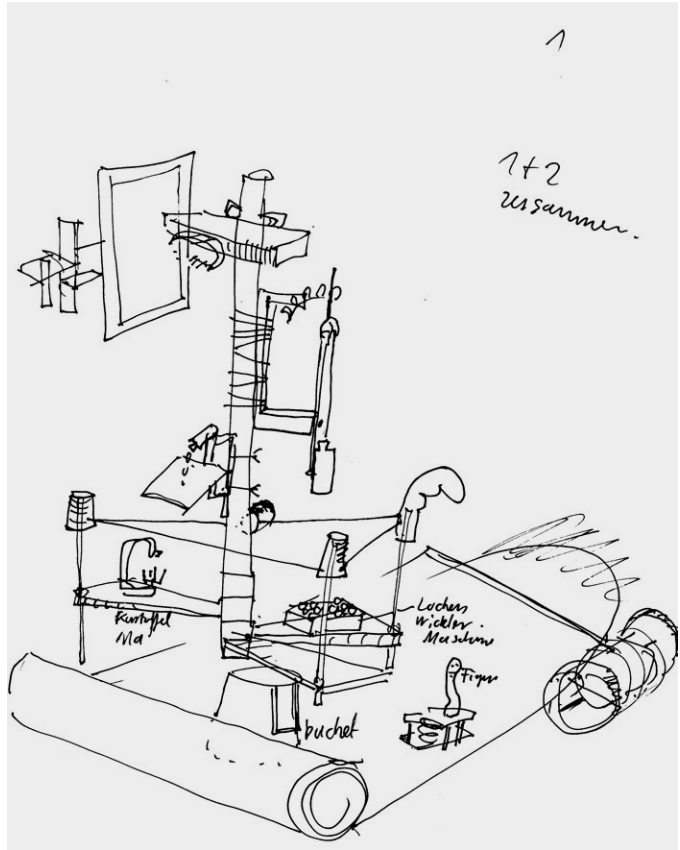

**John Bock**  
*Mit Schisslaveng*  
through November 25, 2006  
at 532 West 20<sup>th</sup> Street

**John Bock**  
*8 ½ x 11 mit Schisslaveng*  
December 6 – 22, 2006  
at 558 West 21<sup>st</sup> Street

**Mit Schisslaveng exhibition reconfigured at new location: 558 West 21<sup>st</sup> Street**

**Opening reception: Wednesday, December 13, 6 – 8 pm**

November 16, 2006—"8 ½ x 11 mit Schisslaveng" John Bock's current roof installation at Anton Kern Gallery will be moved to a new location in Chelsea, reconfigured and exhibited during the month of December. Bock will combine the roof objects with the spiral staircase into a "forest" of "Decision Trees" and related sculptures. The film shot on the roof will be projected.