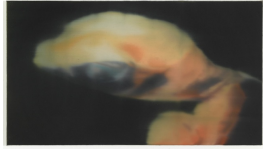

Eberhard Havekost
Wesen, B15, 2015
Oil on canvas
17 3/4 x 31 1/2 inches
(45 x 80 cm)
(ak#12109)