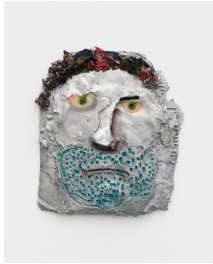

Nicole Eisenman
Untitled, 2017
Oil on cast aluminum
14 1/2 x 12 1/2 x 1 1/2 inches
(36.83 x 31.75 x 3.81 cm)
(ak#13938)