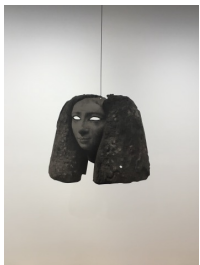

Lothar Hempel

Sinking Beauty, 2017

Ink, watercolor, acrylic and pencil on
Dibond aluminum with steel frame
24.13 x 28.86 x 1.5 inches
(61.3 x 73.3 x 4 cm)
(ak#14364)

Lothar Hempel

Symptom, 2017

Ink, watercolor, acrylic and pencil on
Dibond aluminum with steel frame
39.75 x 47.75 x 1.5 inches
(101 x 121.3 x 4 cm)
(ak#14368)

Lothar Hempel

Oral Heart, 2017

Ink, watercolor, acrylic and pencil on
Dibond aluminum with steel frame
28.35 x 27.56 x 1.5 inches
(72 x 70 x 4 cm)
(ak#14366)

Lothar Hempel
Bell, 2017
Steel
20 x 29 inches
(50.8 x 73.66 cm)
(ak#14371)

Lothar Hempel
Welle/Wave, 2017
Ink, watercolor, acrylic and pencil on
Dibond aluminum with steel frame
24.25 x 20.25 x 1.5 inches
(61.6 x 51.44 x 4 cm)
(ak#14367)

Lothar Hempel
Crash, 2017
Print on acrylic glass
59 x 42 inches
(149.9 x 106.68 cm)
(ak#14369)