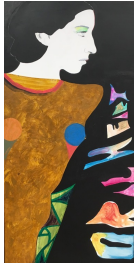

Anton Kern Gallery

Lothar Hempel

Oral Heart

November 16 - December 23, 2017
Floor 3

Lothar Hempel

In einer Vakuum Zeit, 2017

Ink, watercolor, acrylic and pencil on
Dibond aluminum with steel frame
32 x 16.25 x 1.5 inches
(81.28 x 41.3 x 4 cm)
(ak#14365)

Lothar Hempel

Sinking Beauty, 2017

Ink, watercolor, acrylic and pencil on
Dibond aluminum with steel frame
24.13 x 28.86 x 1.5 inches
(61.3 x 73.3 x 4 cm)
(ak#14364)

Lothar Hempel

Symptom, 2017

Ink, watercolor, acrylic and pencil on
Dibond aluminum with steel frame
39.75 x 47.75 x 1.5 inches
(101 x 121.3 x 4 cm)
(ak#14368)

Lothar Hempel

Oral Heart, 2017

Ink, watercolor, acrylic and pencil on
Dibond aluminum with steel frame
28.35 x 27.56 x 1.5 inches
(72 x 70 x 4 cm)
(ak#14366)

Lothar Hempel
Bell, 2017
Steel
20 x 29 inches
(50.8 x 73.66 cm)
(ak#14371)