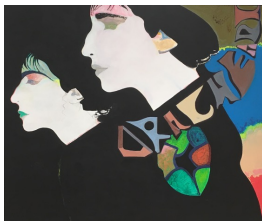

Anton Kern Gallery

Lothar Hempel

Oral Heart

November 16 - December 23, 2017
Floor 3

Lothar Hempel

In einer Vakuum Zeit, 2017

Ink, watercolor, acrylic and pencil on
Dibond aluminum with steel frame
32 x 16.25 x 1.5 inches
(81.28 x 41.3 x 4 cm)
(ak#14365)

Lothar Hempel

Sinking Beauty, 2017

Ink, watercolor, acrylic and pencil on
Dibond aluminum with steel frame
24.13 x 28.86 x 1.5 inches
(61.3 x 73.3 x 4 cm)
(ak#14364)

Lothar Hempel

Symptom, 2017

Ink, watercolor, acrylic and pencil on
Dibond aluminum with steel frame
39.75 x 47.75 x 1.5 inches
(101 x 121.3 x 4 cm)
(ak#14368)