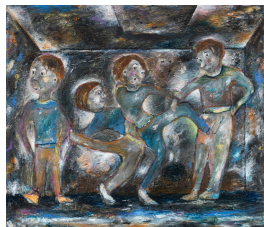

## Anton Kern Gallery

Ellen Gronemeyer: frozen  
Anton Kern Gallery, New York  
January 11 – February 24, 2018

Floor 1

**Ellen Gronemeyer**  
*scorpions*, 2017  
Oil on canvas  
23.62 x 19.69 inches  
(60 x 50 cm)  
(ak#14419)

**Ellen Gronemeyer**  
*hot tin roof*, 2017  
Oil on canvas  
63 x 70.87 inches  
(160 x 180 cm)  
(ak#14207)

**Ellen Gronemeyer**  
*crosswind landing*, 2017  
Oil on canvas  
27.56 x 31.5 inches  
(70 x 80 cm)  
(ak#14423)

**Ellen Gronemeyer**  
*tightened*, 2017  
Oil on canvas  
160 x 140 cm  
(ak#14475)

**Ellen Gronemeyer**  
*herb-rich*, 2017  
Oil on canvas  
35.43 x 41.34 inches  
(90 x 105 cm)  
(ak#14417)

**Ellen Gronemeyer**  
*think tank*, 2017  
Oil on canvas  
55.12 x 63 inches  
(140 x 160 cm)  
(ak#14470)