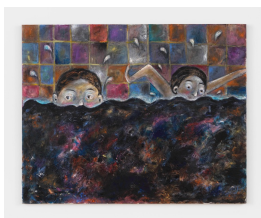

Ellen Gronemeyer
rockpool, 2017
Oil on canvas
31.5 x 39.37 inches
(80 x 100 cm)
(ak#14469)