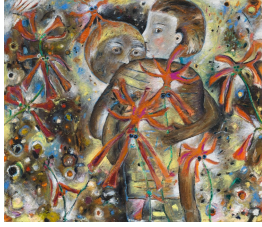

## Anton Kern Gallery

Ellen Gronemeyer: frozen  
Anton Kern Gallery, New York  
January 11 – February 24, 2018

Floor 1

**Ellen Gronemeyer**  
*scorpions*, 2017  
Oil on canvas  
23.62 x 19.69 inches  
(60 x 50 cm)  
(ak#14419)

**Ellen Gronemeyer**  
*hot tin roof*, 2017  
Oil on canvas  
63 x 70.87 inches  
(160 x 180 cm)  
(ak#14207)

**Ellen Gronemeyer**  
*crosswind landing*, 2017  
Oil on canvas  
27.56 x 31.5 inches  
(70 x 80 cm)  
(ak#14423)

**Ellen Gronemeyer**  
*tightened*, 2017  
Oil on canvas  
160 x 140 cm  
(ak#14475)

**Ellen Gronemeyer**  
*herb-rich*, 2017  
Oil on canvas  
35.43 x 41.34 inches  
(90 x 105 cm)  
(ak#14417)

**Ellen Gronemeyer**  
*think tank*, 2017  
Oil on canvas  
55.12 x 63 inches  
(140 x 160 cm)  
(ak#14470)