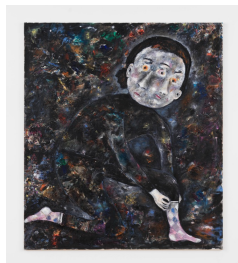

## Anton Kern Gallery

Ellen Gronemeyer: frozen  
Anton Kern Gallery, New York  
January 11 – February 24, 2018

Floor 1

**Ellen Gronemeyer**  
*scorpions*, 2017  
Oil on canvas  
23.62 x 19.69 inches  
(60 x 50 cm)  
(ak#14419)

**Ellen Gronemeyer**  
*hot tin roof*, 2017  
Oil on canvas  
63 x 70.87 inches  
(160 x 180 cm)  
(ak#14207)

**Ellen Gronemeyer**  
*crosswind landing*, 2017  
Oil on canvas  
27.56 x 31.5 inches  
(70 x 80 cm)  
(ak#14423)

**Ellen Gronemeyer**  
*tightened*, 2017  
Oil on canvas  
160 x 140 cm  
(ak#14475)

**Ellen Gronemeyer**  
*herb-rich*, 2017  
Oil on canvas  
35.43 x 41.34 inches  
(90 x 105 cm)  
(ak#14417)

**Ellen Gronemeyer**  
*think tank*, 2017  
Oil on canvas  
55.12 x 63 inches  
(140 x 160 cm)  
(ak#14470)