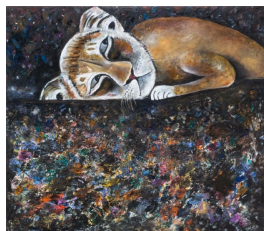

## Anton Kern Gallery

Ellen Gronemeyer: frozen  
Anton Kern Gallery, New York  
January 11 – February 24, 2018

Floor 1

**Ellen Gronemeyer**  
*scorpions*, 2017  
Oil on canvas  
23.62 x 19.69 inches  
(60 x 50 cm)  
(ak#14419)

**Ellen Gronemeyer**  
*hot tin roof*, 2017  
Oil on canvas  
63 x 70.87 inches  
(160 x 180 cm)  
(ak#14207)

**Ellen Gronemeyer**  
*crosswind landing*, 2017  
Oil on canvas  
27.56 x 31.5 inches  
(70 x 80 cm)  
(ak#14423)

**Ellen Gronemeyer**  
*tightened*, 2017  
Oil on canvas  
160 x 140 cm  
(ak#14475)

**Ellen Gronemeyer**  
*herb-rich*, 2017  
Oil on canvas  
35.43 x 41.34 inches  
(90 x 105 cm)  
(ak#14417)

**Ellen Gronemeyer**  
*think tank*, 2017  
Oil on canvas  
55.12 x 63 inches  
(140 x 160 cm)  
(ak#14470)