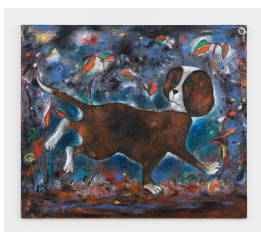

Ellen Gronemeyer
tictac, 2017
Oil on canvas
90 x 104 cm
(ak#14476)