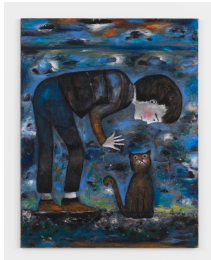

## Anton Kern Gallery

Ellen Gronemeyer: frozen  
Anton Kern Gallery, New York  
January 11 – February 24, 2018

Floor 1

**Ellen Gronemeyer**  
*scorpions*, 2017  
Oil on canvas  
23.62 x 19.69 inches  
(60 x 50 cm)  
(ak#14419)

**Ellen Gronemeyer**  
*hot tin roof*, 2017  
Oil on canvas  
63 x 70.87 inches  
(160 x 180 cm)  
(ak#14207)

**Ellen Gronemeyer**  
*crosswind landing*, 2017  
Oil on canvas  
27.56 x 31.5 inches  
(70 x 80 cm)  
(ak#14423)

**Ellen Gronemeyer**  
*tightened*, 2017  
Oil on canvas  
160 x 140 cm  
(ak#14475)

**Ellen Gronemeyer**  
*herb-rich*, 2017  
Oil on canvas  
35.43 x 41.34 inches  
(90 x 105 cm)  
(ak#14417)

**Ellen Gronemeyer**  
*think tank*, 2017  
Oil on canvas  
55.12 x 63 inches  
(140 x 160 cm)  
(ak#14470)

**Ellen Gronemeyer**  
*vor hang over*, 2017  
Oil on canvas  
140 x 160 cm  
(ak#14474)

**Ellen Gronemeyer**  
*herb Paris*, 2017  
Oil on canvas  
27.56 x 24.02 inches  
(70 x 61 cm)  
(ak#14418)

**Ellen Gronemeyer**  
*high five*, 2017  
Oil on canvas  
43.31 x 33.47 inches  
(110 x 85 cm)  
(ak#14472)