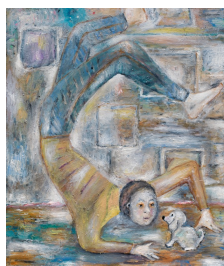

## Anton Kern Gallery

Ellen Gronemeyer: frozen  
Anton Kern Gallery, New York  
January 11 – February 24, 2018

Floor 1

**Ellen Gronemeyer**  
*scorpions*, 2017  
Oil on canvas  
23.62 x 19.69 inches  
(60 x 50 cm)  
(ak#14419)

**Ellen Gronemeyer**  
*hot tin roof*, 2017  
Oil on canvas  
63 x 70.87 inches  
(160 x 180 cm)  
(ak#14207)

**Ellen Gronemeyer**  
*crosswind landing*, 2017  
Oil on canvas  
27.56 x 31.5 inches  
(70 x 80 cm)  
(ak#14423)

**Ellen Gronemeyer**  
*tightened*, 2017  
Oil on canvas  
160 x 140 cm  
(ak#14475)

**Ellen Gronemeyer**  
*herb-rich*, 2017  
Oil on canvas  
35.43 x 41.34 inches  
(90 x 105 cm)  
(ak#14417)

**Ellen Gronemeyer**  
*think tank*, 2017  
Oil on canvas  
55.12 x 63 inches  
(140 x 160 cm)  
(ak#14470)