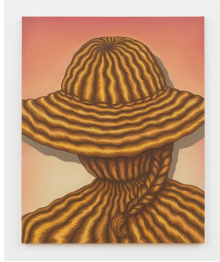

(ak#14426)

Alice Tippit

Shield, 2017

Oil on canvas

13 x 10 inches

(33.02 x 25.4 cm)

(ak#14425)

Heidi Hahn

The Body is Not Essential XI, 2016

Oil on canvas

32 x 36 inches

(81.28 x 91.44 cm)

(ak#14567)

Julie Curtiss
Shy Woman, 2017
Vinyl paint and oil on canvas
40 x 30 inches
(ak#14573)

Aliza Nisenbaum
Self-Portraits at Hamilton Madison House, 2018
Oil on linen
77 x 63 inches
(195.58 x 160 cm)
(ak#14599)