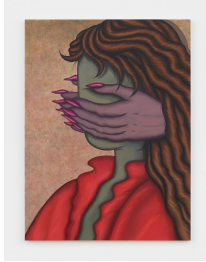

Loie Hollowell

Stacked Lingam in red, yellow, purple and green, 2016

Oil paint, acrylic medium, sawdust and high-density foam on linen mounted on panel

48 x 36 inches
(121.9 x 91.4 cm)
(ak#14485)

Julie Curtiss