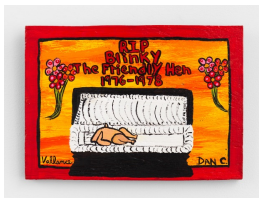

Jeffrey Vallance with Dan Ciesielski

RIP Blinky The Friendly Hen, 2018

Acrylic on wood
10.5 x 7.5 inches
(26.67 x 19.05 cm)
(ak#15087)