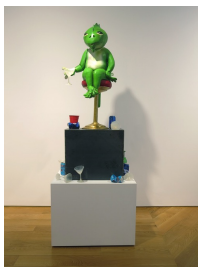

Anton Kern Gallery

Marepe

Embutido IX, 2017

Wood and acrylic wire

44.88 x 23.62 x 23.23 inches

(114 x 60 x 59 cm)

(ak#15059)

Marepe

Embutido X, 2017

Wood and acrylic wire

43.31 x 25.59 x 23.62 inches

(110 x 65 x 60 cm)

(ak#15060)

Martin Creed

Work No. 1190: Half the air in a given space, 2011

Gold balloons

Multiple parts: each balloon 16 inches
(40.6 cm) diameter;

Overall dimensions variable

(ak#15058)

Catharine Czudej

Lounge Lizard, 2016-2018

Polyurethane blend, acrylic,
aluminum, steel

80 x 28 x 20 inches

(203.2 x 71.12 x 50.8 cm)