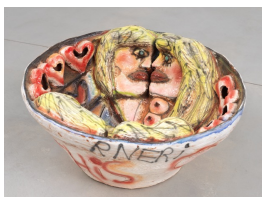

Ruby Neri

Doubles / Check This Out, 2016
Ceramic with glaze
19.5 x 36.63 x 34.63 inches
(49.5 x 93 x 88 cm)
(ak#15064)