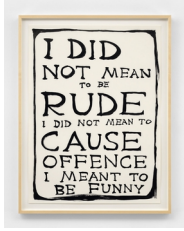

Anton Kern Gallery

David Shrigley

Untitled (I Did Not Mean To Be Rude), 2019

Japanese ink on paper

Paper dimensions:

29 15/16 x 22 1/16 inches

(75 x 56 cm)

Framed dimensions:

33 1/4 x 25 3/8 inches

(84.3 x 64.3 cm)