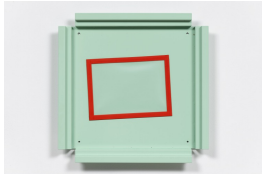

Manfred Pernice

cassette nr. 57, 2018

Steel, magnetic plastic

17 x 17 x 2.36 inches

(43 x 43 x 6 cm)

(AK#15507)