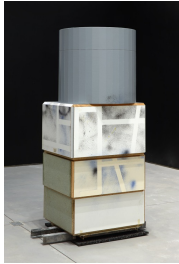

Manfred Pernice

Rise, 2014/18

Book, cardboard, wood, metal, rubber

63 x 27.56 x 35.43 inches

(160 x 70 x 90 cm)

(AK#15512)