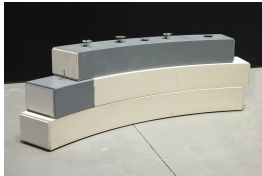

Manfred Pernice

no-go, 2018

Wood, metal, paint

27.56 x 86.61 x 25.6 inches

(70 x 220 x 65 cm)

(AK#15513)