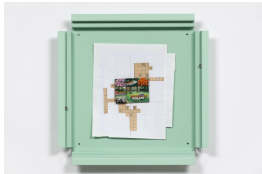

Manfred Pernice

cassette nr. 58, 2018

Steel, acrylic, collage, magnet

17 x 17 x 2.36 inches

(43 x 43 x 6 cm)

(AK#15508)