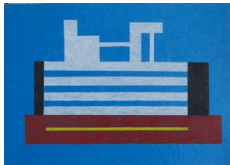

Nathalie Du Pasquier
Untitled, 2020
Colored pencil on paper
Paper dimensions:
9 7/8 x 13 3/4 in
(25 x 35 cm)
Framed dimensions:
12 3/8 x 16 1/8 in
(31 x 41 cm)