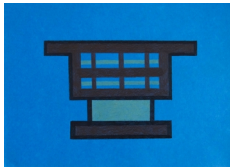

Anton Kern Gallery

Message From My Room

Nathalie Du Pasquier
Untitled, 2020
Colored pencil on paper
9 7/8 x 13 3/4 in
(25 x 35 cm)

Nathalie Du Pasquier
Untitled, 2020
Colored pencil on paper
Paper dimensions:
9 7/8 x 13 3/4 in
(25 x 35 cm)
Framed dimensions:
12 3/8 x 16 1/8 in
(31 x 41 cm)