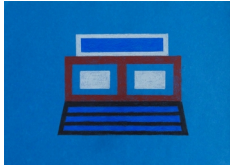

Anton Kern Gallery

Message From My Room

Nathalie Du Pasquier
Untitled, 2020
Colored pencil on paper
9 7/8 x 13 3/4 in
(25 x 35 cm)

Nathalie Du Pasquier
Untitled, 2020
Colored pencil on paper
Paper dimensions:
9 7/8 x 13 3/4 in
(25 x 35 cm)
Framed dimensions:
12 3/8 x 16 1/8 in
(31 x 41 cm)