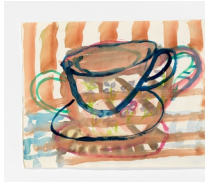

## CUPS

**Margot Bergman**  
*Untitled (Cup)*  
Gouache and collage on paper  
8 1/2 x 7 1/4 in

**Margot Bergman**  
*Untitled (Cup)*  
Gouache on paper  
5 x 6 inches

**Margot Bergman**  
*Untitled (Cup)*  
Gouache on paper  
Paper Dimensions:  
9 x 12 inches (22.9 x 30.5 cm)  
Framed Dimensions:  
11 1/2 x 14 3/8 x 1 1/4 inches (29.2 x 36.5 x 3.2 cm)

**Margot Bergman**  
*Untitled (Cup)*  
Graphite and gouache on paper  
10 1/2 x 11 1/4 inches

**Margot Bergman**  
*Untitled (Cup)*  
Gouache on paper  
Paper Dimensions:  
7 3/4 x 11 inches (19.7 x 28 cm)  
Framed Dimensions:  
10 1/4 x 13 5/8 x 1 1/4 inches (26 x 34.6 x 3.2 cm)

# Anton Kern Gallery

**Margot Bergman**  
*Untitled (Cup)*  
Gouache and graphite on paper  
9 1/4 x 12 1/2 inches

**Margot Bergman**  
*Untitled (Cup)*  
Gouache and pastel on paper  
Paper Dimensions:  
7 x 6 3/4 inches (17.8 x 17.1 cm)  
Framed Dimensions:  
9 3/8 x 9 3/8 x 1 1/4 inches (23.8 x 23.8 x 3.2 cm)