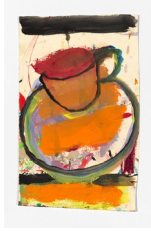

Anton Kern Gallery

Margot Bergman
Untitled (Cup)
Ink and gouache on paper
10 1/4 x 6 1/4 inches