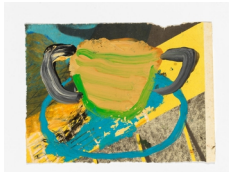

Margot Bergman
Untitled (Cup)
Gouache and pastel on printed paper
5 3/4 x 8 inches