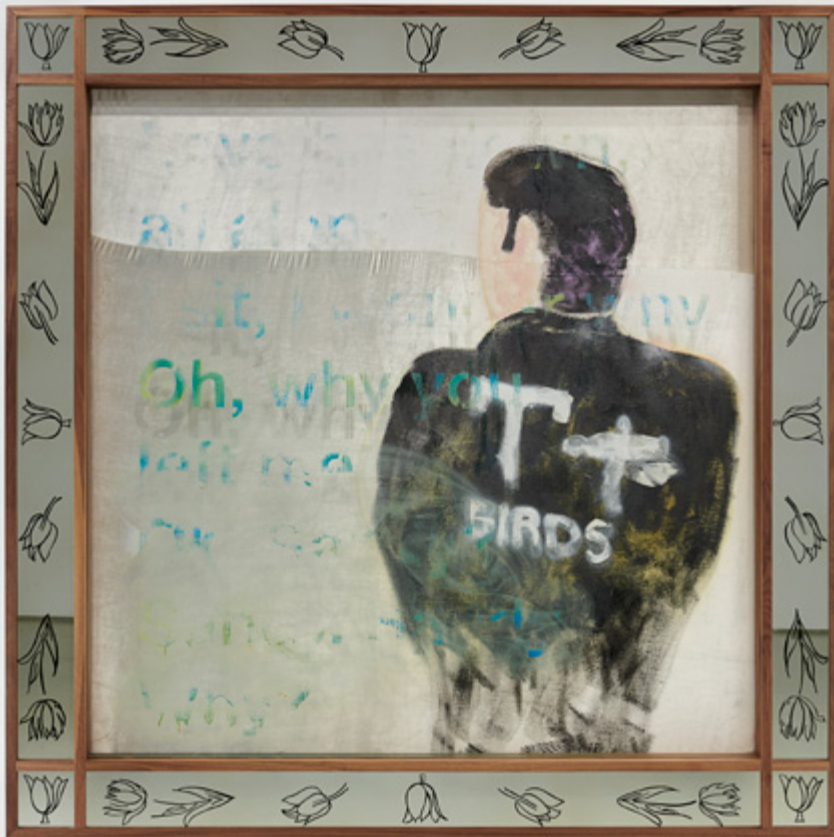

Alvaro Barrington

Oh Sandy, why did you leave me all alone

Anton Kern Gallery

Alvaro Barrington

JT OH Why, T Birds (AB studio frames feat. JB Craft), NYC 2023, 2023

Oil, acrylic, and pastel on velvet in walnut, mirror, and Optium acrylic frame
78 3/8 x 78 3/8 x 8 1/4 inches
(199 x 199 x 21 cm)

Alvaro Barrington

JT There's Nothing Left For Me (AB studio frames feat. JB Craft), NYC 2023, 2023

Oil, acrylic, and pastel on velvet in walnut, mirror, and Optium acrylic frame

78 3/8 x 78 3/8 x 8 1/4 inches