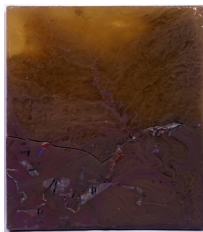

Kai Althoff
Untitled (Landscape), 2001
Resin
60 x 52 cm
(AK#1573)