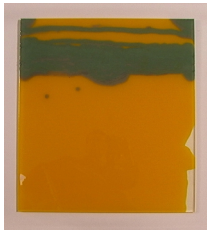

Kai Althoff
Untitled (Grey and yellow abstract), 2001
Resin
27 9/16 x 25 9/16 inches
(70 x 65 cm)
(AK#1572)