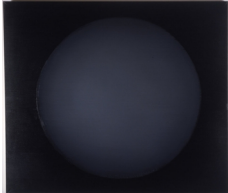

Wilhelm Sasnal
Untitled, 2002
Oil on canvas
11 7/8 x 15 3/4 inches
30 x 40 cm
(AK#2238)

Wilhelm Sasnal
Untitled, 2002
Oil on canvas
19 5/8 x 19 5/8 in
50 x 50 cm
(AK#2239)

Wilhelm Sasnal
Car, 2002
Oil on canvas
71 1/4 x 71 1/4 in
190 x 190 cm
(AK#2240)

Anton Kern Gallery

Wilhelm Sasnal
Cemetery, 2002
Oil on canvas
71 1/4 x 71 1/4 in
190 x 190 cm
(AK#2241)

Wilhelm Sasnal
Sun, 2002
Oil on canvas
43 1/4 x 51 1/8 in
110 x 130 cm
(AK#2242)

Wilhelm Sasnal
Untitled, 2002
Oil on canvas
14 1/8 x 11 7/8 in
36 x 30 cm
(AK#2243)