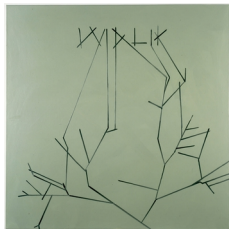

Anton Kern Gallery

Wilhelm Sasnal

Wilhelm Sasnal
Aquarium, 2002
Oil on canvas
17 3/4 x 15 7/8 in
(AK#2149)

Wilhelm Sasnal
Aquarium, 2002
Oil on canvas
17 7/8 x 21 7/8 in
(AK#2150)

Wilhelm Sasnal
Aquarium, 2002
Oil on canvas
17 7/8 x 21 7/8 in
(AK#2151)

Wilhelm Sasnal
Untitled, 2002
Oil on canvas
11 7/8 x 15 3/4 inches
30 x 40 cm
(AK#2238)

Wilhelm Sasnal
Untitled, 2002
Oil on canvas
19 5/8 x 19 5/8 in
50 x 50 cm
(AK#2239)

Wilhelm Sasnal
Car, 2002
Oil on canvas
71 1/4 x 71 1/4 in
190 x 190 cm
(AK#2240)

Anton Kern Gallery

Wilhelm Sasnal
Cemetery, 2002
Oil on canvas
71 1/4 x 71 1/4 in
190 x 190 cm
(AK#2241)

Wilhelm Sasnal
Sun, 2002
Oil on canvas
43 1/4 x 51 1/8 in
110 x 130 cm
(AK#2242)

Wilhelm Sasnal
Untitled, 2002
Oil on canvas
14 1/8 x 11 7/8 in
36 x 30 cm
(AK#2243)

Anton Kern Gallery

Wilhelm Sasnal
Book, 2002
Oil on canvas
51 1/8 x 43 1/4 in
130 x 110 cm
(AK#2248)

Wilhelm Sasnal
Car, 2002
Oil on canvas
71 1/4 x 71 1/4 in
190 x 190 cm
(AK#2249)

Wilhelm Sasnal
Desert, 2002
Oil on canvas
67 x 73 in
170 x 185 cm
(AK#2250)