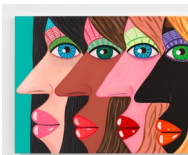

Brian Calvin
Waiting I, 2020
Acrylic on canvas
56 x 84 in
(142.2 x 213.4 cm)
(AK#19074)