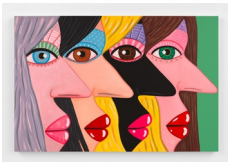

Brian Calvin
Waiting Woman II, 2020
Acrylic on canvas
70 x 56 in
(177.8 x 142.2 cm)
(AK#19135)

Brian Calvin
Full Circle, 2020
Acrylic on canvas
60 in (diameter)
(152.4 cm)
(AK#19068)

Anton Kern Gallery

Brian Calvin
Simple Twist, 2020
Acrylic on canvas
60 x 48 in
(152.4 x 121.9 cm)
(AK#19069)

Brian Calvin
Recession, 2020
Acrylic on canvas
70 x 56 in
(177.8 x 142.2 cm)
(AK#19067)

Brian Calvin
Couple, 2020
Acrylic on linen
16 x 12 in
(40.6 x 30.5 cm)
(AK#19076)

Brian Calvin
Goodbye Kiss, 2020
Acrylic on linen
30 x 24 in
(76.2 x 61 cm)
(AK#19075)

Brian Calvin
Waiting I, 2020
Acrylic on canvas
56 x 84 in
(142.2 x 213.4 cm)
(AK#19074)

Brian Calvin
Committee, 2020
Acrylic on canvas
48 1/4 x 72 x 2 1/8 in
(122.6 x 182.9 x 5.4 cm)
(AK#19073)

Anton Kern Gallery

Brian Calvin
Woman Waiting, 2020
Acrylic on canvas
54 x 40 in
(137.2 x 101.6 cm)
(AK#19072)

Brian Calvin
Composite Self, 2020
Acrylic on linen
20 x 16 in
(50.8 x 40.6 cm)
(AK#19071)

Brian Calvin
Waiting II, 2020
Acrylic on canvas
56 x 84 in
(142.2 x 213.4 cm)
(AK#19070)