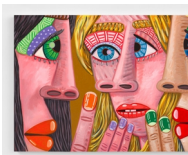

Brian Calvin
Committee, 2020
Acrylic on canvas
48 1/4 x 72 x 2 1/8 in
(122.6 x 182.9 x 5.4 cm)
(AK#19073)