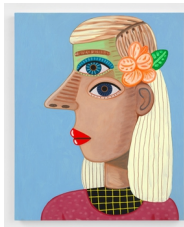

Brian Calvin
Waiting Woman II, 2020
Acrylic on canvas
70 x 56 in
(177.8 x 142.2 cm)
(AK#19135)

Brian Calvin
Full Circle, 2020
Acrylic on canvas
60 in (diameter)
(152.4 cm)
(AK#19068)

Anton Kern Gallery

Brian Calvin
Simple Twist, 2020
Acrylic on canvas
60 x 48 in
(152.4 x 121.9 cm)
(AK#19069)

Brian Calvin
Woman Waiting, 2020
Acrylic on canvas
54 x 40 in
(137.2 x 101.6 cm)
(AK#19072)

Brian Calvin
Composite Self, 2020
Acrylic on linen
20 x 16 in
(50.8 x 40.6 cm)
(AK#19071)

Brian Calvin
Waiting II, 2020
Acrylic on canvas
56 x 84 in
(142.2 x 213.4 cm)
(AK#19070)

Brian Calvin
Enmeshed, 2020
Acrylic on linen
40 x 30 in
(101.6 x 76.2 cm)
(AK#19066)

Brian Calvin
Minor Difference, 2020
Acrylic on linen
36 x 24 inches
(91.4 x 61 cm)
(AK#19065)

Brian Calvin
Reappearance, 2020
Acrylic on canvas
56 x 84 in
(142.2 x 213.4 cm)
(AK#19064)

Anton Kern Gallery

Brian Calvin
Delayed Reaction, 2020
Acrylic on linen
24 x 18 in
(61 x 45.7 cm)
(AK#19063)

Brian Calvin
Scene Stealer, 2020
Acrylic on linen
12 x 9 in
(30.5 x 22.9 cm)
(AK#19062)

Brian Calvin
Waiting Woman I, 2020
Acrylic on linen
60 x 48 in
(152.4 x 121.9 cm)
(AK#19060)