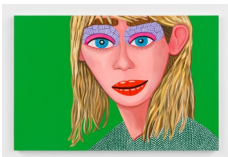

Brian Calvin
Woman Waiting, 2020
Acrylic on canvas
54 x 40 in
(137.2 x 101.6 cm)
(AK#19072)

Brian Calvin
Composite Self, 2020
Acrylic on linen
20 x 16 in
(50.8 x 40.6 cm)
(AK#19071)

Brian Calvin
Waiting II, 2020
Acrylic on canvas
56 x 84 in
(142.2 x 213.4 cm)
(AK#19070)

Brian Calvin
Enmeshed, 2020
Acrylic on linen
40 x 30 in
(101.6 x 76.2 cm)
(AK#19066)

Brian Calvin
Minor Difference, 2020
Acrylic on linen
36 x 24 inches
(91.4 x 61 cm)
(AK#19065)

Brian Calvin
Reappearance, 2020
Acrylic on canvas
56 x 84 in
(142.2 x 213.4 cm)
(AK#19064)