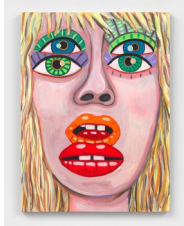

Brian Calvin
Waiting Woman II, 2020
Acrylic on canvas
70 x 56 in
(177.8 x 142.2 cm)
(AK#19135)

Brian Calvin
Full Circle, 2020
Acrylic on canvas
60 in (diameter)
(152.4 cm)
(AK#19068)

Anton Kern Gallery

Brian Calvin
Simple Twist, 2020
Acrylic on canvas
60 x 48 in
(152.4 x 121.9 cm)
(AK#19069)

Brian Calvin
Woman Waiting, 2020
Acrylic on canvas
54 x 40 in
(137.2 x 101.6 cm)
(AK#19072)

Brian Calvin
Composite Self, 2020
Acrylic on linen
20 x 16 in
(50.8 x 40.6 cm)
(AK#19071)

Brian Calvin
Waiting II, 2020
Acrylic on canvas
56 x 84 in
(142.2 x 213.4 cm)
(AK#19070)

Brian Calvin
Enmeshed, 2020
Acrylic on linen
40 x 30 in
(101.6 x 76.2 cm)
(AK#19066)

Brian Calvin
Minor Difference, 2020
Acrylic on linen
36 x 24 inches
(91.4 x 61 cm)
(AK#19065)

Brian Calvin
Reappearance, 2020
Acrylic on canvas
56 x 84 in
(142.2 x 213.4 cm)
(AK#19064)

Anton Kern Gallery

Brian Calvin
Delayed Reaction, 2020
Acrylic on linen
24 x 18 in
(61 x 45.7 cm)
(AK#19063)

Brian Calvin
Scene Stealer, 2020
Acrylic on linen
12 x 9 in
(30.5 x 22.9 cm)
(AK#19062)

Brian Calvin
Waiting Woman I, 2020
Acrylic on linen
60 x 48 in
(152.4 x 121.9 cm)
(AK#19060)