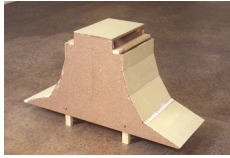

Anton Kern Gallery

Manfred Pernice

Manfred Pernice
Plateau (study), 2004
Painted particle board
26 x 47 x 16 in
(AK#2867)

Manfred Pernice
Plateau (Frau Saft), 2004
Painted particle board, ceramic sculpture, lamp
35 x 82 x 142 in
(AK#2868)

Manfred Pernice
Commerzbank 3, 2004
Painted particle board
24 x 36 x 108 in
(AK#2869)

Manfred Pernice
Commerzbank 1, 2004
Painted particle board, plaster
38 x 32 1/2 x 66 inches
(AK#2870)

Manfred Pernice
Commerzbank/Merzbank, 2004
Concrete, tile
19 1/2 x 47 x 63 1/2 in
(AK#2871)