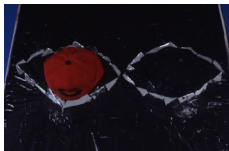

Anton Kern Gallery

Jim Lambie: Mental Oyster

Jim Lambie
Male Stripper, 2003
Horizontal black and white vinyl on floor
variable
Edition of 3
(AK#2858)

Jim Lambie
Leg-o-Matic, 2004
MDF, wooden table, handbags, mirrors, acrylic pain, vinyl stickers, vinyl tape
84 x 60 x 36 inches
(AK#2928)

Jim Lambie
Slow Motion, 2004
MDF, vinyl stickers, rubber tires, enamel paint, sneakers, mirrors, vinyl tape
42 x 96 x 44 inches
(AK#2930)

Jim Lambie
Modern Lovers, 2004
MDF, mattress, vinyl tape, caps, mirrors
96 x 54 x 18 inches
(AK#2931)