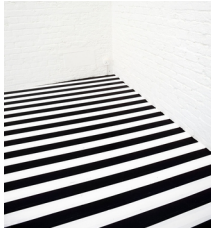

Anton Kern Gallery

Jim Lambie: Mental Oyster

Jim Lambie
Male Stripper, 2003
Horizontal black and white vinyl on floor
variable
Edition of 3
(AK#2858)

Jim Lambie
Leg-o-Matic, 2004
MDF, wooden table, handbags, mirrors, acrylic pain, vinyl stickers, vinyl tape
84 x 60 x 36 inches
(AK#2928)