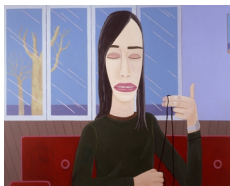

Brian Calvin
In a Place, 2004
Acrylic on canvas
48 x 60 inches
(AK#3296)