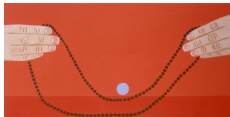

Brian Calvin
Beads, 2004
Acrylic on canvas
10 x 20 inches
(AK#3302)