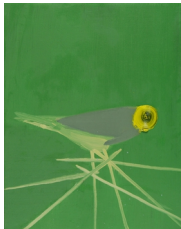

Anton Kern Gallery

Wilhelm Sasnal

Wilhelm Sasnal
Bottle, 2005
Oil on canvas
30 x 24 in
(AK#3635)

Wilhelm Sasnal
S.F. Airport, 2005
Oil on canvas
75 x 75 inches
190 x 190 cm
(AK#3636)

Wilhelm Sasnal
Smuggler, 2005
Oil on canvas
24 x 30 in
(AK#3637)

Wilhelm Sasnal
Untitled, 2005
Oil on canvas
16 x 13 in
(AK#3638)

Wilhelm Sasnal
Untitled (cacti) 1, 2005
Oil on canvas
30 x 24 inches
(AK#3639)

Wilhelm Sasnal
Untitled (cacti) 2, 2005
Oil on canvas
24 x 18 inches
(61 x 45.7 cm)
24 x 18 inches
(AK#3640)

Anton Kern Gallery

Wilhelm Sasnal
Untitled (cacti) 3, 2005
Oil on canvas
18 x 18 inches
(AK#3641)

Wilhelm Sasnal
Untitled (cacti), 2005
Oil on canvas
24 x 18 in
(AK#3642)

Wilhelm Sasnal
Untitled (cacti), 2005
Oil on canvas
24 x 24 inches
(AK#3643)

Wilhelm Sasnal
Untitled, 2005
Oil on canvas
14 x 11 inches
(AK#3644)

Wilhelm Sasnal
Smuggling (day), 2005
Ink on paper
84 x 126 inches
(AK#3647)

Wilhelm Sasnal
Smuggling, 2005
Ink on paper
84 x 104 inches
(AK#3648)