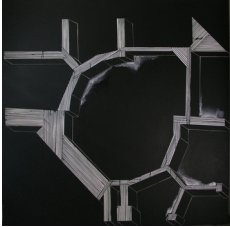

Anton Kern Gallery

Wilhelm Sasnal

Wilhelm Sasnal
Bottle, 2005
Oil on canvas
30 x 24 in
(AK#3635)

Wilhelm Sasnal
S.F. Airport, 2005
Oil on canvas
75 x 75 inches
190 x 190 cm
(AK#3636)

Wilhelm Sasnal
Smuggler, 2005
Oil on canvas
24 x 30 in
(AK#3637)