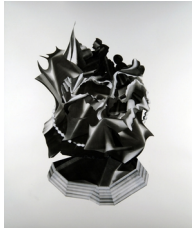

Matthew Monahan
Proposal for a stone, 2004
Collage on Paper
51 x 42 1/2 inches
(AK#2893)