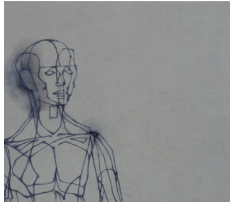

Anton Kern Gallery

Sergej Jensen

Sergej Jensen
Untitled (Binary One), 2005
Money on canvas
47 1/4 x 45 1/4 inches
120 x 115 cm
(AK#3868)

Sergej Jensen
Untitled (Binary Zero), 2005
Money on canvas
51 1/8 x 47 1/4 inches
130 x 120 cm
(AK#3869)