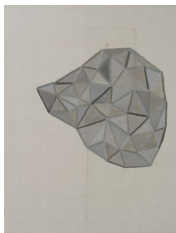

Anton Kern Gallery

Sergej Jensen

Sergej Jensen
Untitled (Binary One), 2005
Money on canvas
47 1/4 x 45 1/4 inches
120 x 115 cm
(AK#3868)

Sergej Jensen
Untitled (Binary Zero), 2005
Money on canvas
51 1/8 x 47 1/4 inches
130 x 120 cm
(AK#3869)

Sergej Jensen
The First Mensch, 2005
Acrylic on burlap
45 1/4 x 51 1/8 inches
115 x 130 cm
(AK#3870)

Sergej Jensen
Silver Laser Flowers, 2005
Fabric on canvas
45 1/4 x 49 1/4 inches
115 x 125 cm
(AK#3872)