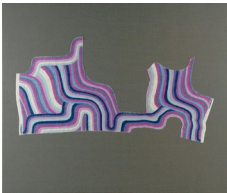

Sergej Jensen
Untitled, 2005
Fabric on dyed burlap
59 x 49 1/4 inches
150 x 125 cm
(AK#3877)