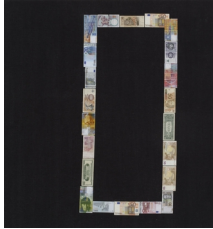

Anton Kern Gallery

Sergej Jensen

Sergej Jensen
Untitled (Binary One), 2005
Money on canvas
47 1/4 x 45 1/4 inches
120 x 115 cm
(AK#3868)

Sergej Jensen
Untitled (Binary Zero), 2005
Money on canvas
51 1/8 x 47 1/4 inches
130 x 120 cm
(AK#3869)

Sergej Jensen
The First Mensch, 2005
Acrylic on burlap
45 1/4 x 51 1/8 inches
115 x 130 cm
(AK#3870)

Sergej Jensen
Silver Laser Flowers, 2005
Fabric on canvas
45 1/4 x 49 1/4 inches
115 x 125 cm
(AK#3872)

Sergej Jensen
Nosferatu Geometrique, 2005
Gouache on linen
67 x 51 1/8 inches
170 x 130 cm
(AK#3873)

Sergej Jensen
Untitled (Skulls big), 2005
Linen
68 7/8 x 51 1/8 inches
175 x 130 cm
(AK#3874)

Anton Kern Gallery