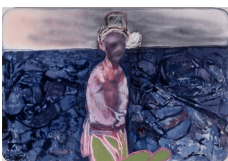

Alessandro Pessoli
Figura Del Giorno Che Si Rompe, 2005/6
Oil, enamel, spray paint on aluminum
40 x 60 inches
(AK#4167)