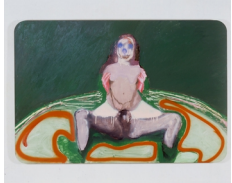

Alessandro Pessoli
Circo Bianco, 2005/6
Oil, enamel, spray paint on aluminum
40 x 60 inches
(AK#4169)