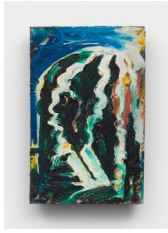

Anton Kern Gallery

Chris Martin
Five minutes during march 12th (dedicated to Samuel Palmer), 1981-1982
Oil on wood panel
11 3/4 x 7 1/2 x 2 in
29.8 x 19.1 x 5.1 cm
(AK#17125)

Chris Martin
Untitled, 1979-1980
Oil on canvas
16 x 20 in
40.6 x 50.8 cm
(AK#17123)

Chris Martin
Cellar, 1982-1985
Oil and roof cement on canvas
22 x 16 in
55.9 x 40.6 cm
(AK#17122)

Chris Martin
Untitled, 1988-1994
Oil on paper on canvas
18 1/2 x 15 1/4 x 3 1/2 in
47 x 38.7 x 8.9 cm
(AK#17120)