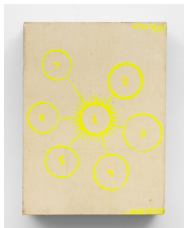

Chris Martin
1-7..., 1989
Acrylic on canvas
17 x 13 x 4 1/4 in
43.2 x 33 x 10.8 cm
(AK#17118)