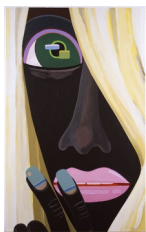

**Brian Calvin**  
*Untitled, 2006*  
Ink on paper  
17 x 14 inches  
(AK#4494)

**Brian Calvin**  
*Untitled, 2006*  
Ink on paper  
22 x 16 1/2 inches  
(AK#4495)

**Brian Calvin**  
*Heads Believe, 2006*  
Acrylic on canvas  
78 x 60 inches  
(AK#4511)

# Anton Kern Gallery

**Brian Calvin**  
*Heads See*, 2006  
Acrylic on canvas  
78 x 48 inches  
78 x 48 inches  
(198.1 x 121.9 cm)  
(AK#4512)

**Brian Calvin**  
*Cold Cross*, 2006  
Acrylic on canvas  
72 x 48 inches  
(AK#4513)

**Brian Calvin**  
*The Low Road (God Out West)*, 2006  
Acrylic on canvas  
48 x 60 inches  
(AK#4514)

**Brian Calvin**  
*Still Life With Flower*, 2006  
Acrylic on canvas  
60 x 48 inches  
(AK#4515)