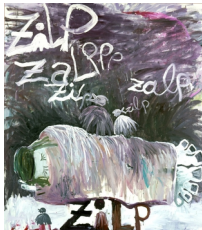

Bendix Harms
Zilp Zalppp, 2005
Oil on linen
90 1/2 x 78 3/4 inches
230 x 200 cm
(AK#4034)