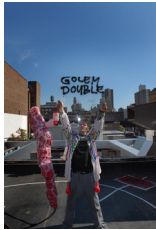

John Bock

Golem Double, 2006

Section of spiral staircase, metal scraps, red sculpture with pink sock, and other miscellaneous materials; video - 25:30 min.

121 x 57 x 204 inches

308 x 145 x 520 cm

Edition of 1

(AK#4700)