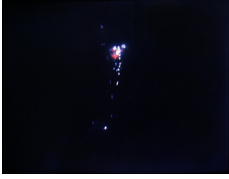

Anton Kern Gallery

Jim Lambie

Jim Lambie

Ultralow, 1998/2007

DVD - running time 21:00 min.

Edition of 6

Edition of 6

(AK#2204)