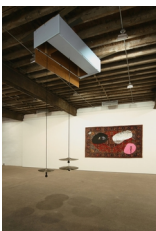

Jim Lambie
Ringo, 2007
Wood, wire, paint, light bulbs, cymbals
156 x 76 x 40 inches
(AK#4986)