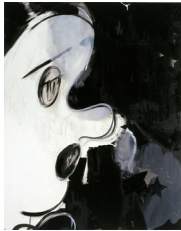

Ellen Berkenblit
Shetland Pony, 2007
Oil on linen
81 x 63 inches
(AK#5617)