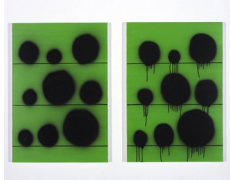

Anton Kern Gallery

David Shrigley

David Shrigley
If I find out who you are I will kill you, 2008
Enamel paint on steel
35 1/2 x 28 inches
(90.2 x 71.1 cm)
35 1/2 x 28 inches
(AK#5924)

David Shrigley
Black Bongs, 2008
Glazed ceramic (6)
Variable Dimensions
(AK#5925)

David Shrigley
Black Balls, 2008
Glazed ceramic (4)
Variable Dimensions
(AK#5926)

David Shrigley
Crushed Ladder, 2008
Aluminum
Variable Dimensions
(AK#5927)

David Shrigley
Pointing Hand, 2008
Bronze
53.5 x 14 x 14 inches
(135.9 x 35.6 x 35.6 cm)
53 1/2 x 14 x 14 inches
(AK#5928)

David Shrigley
Metal Flag, 2008
Enamel paint and steel
65 x 21 x 14 1/2 inches
(AK#5929)

Anton Kern Gallery

David Shrigley
The Sun, 2007
Acrylic paint on wall
Variable dimensions
(AK#5930)

David Shrigley
Happy Balls, Sad Balls, 2008
Acrylic and spray paint on canvas - diptych
24 x 34 inches each
(AK#5931)

David Shrigley
Horror, 2008
Acrylic on canvas
40 x 40 inches
(AK#5932)

David Shrigley
The End, 2008
Acrylic on canvas
34 x 24 inches each (4)
(AK#5933)

David Shrigley
A Painting of a Painting from the Future, 2008
Acrylic on canvas
66 x 48 inches
(AK#5934)