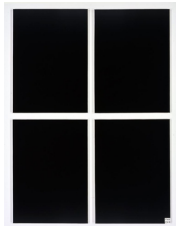

Anton Kern Gallery

David Shrigley

David Shrigley
If I find out who you are I will kill you, 2008
Enamel paint on steel
35 1/2 x 28 inches
(90.2 x 71.1 cm)
35 1/2 x 28 inches
(AK#5924)

David Shrigley
Black Bongs, 2008
Glazed ceramic (6)
Variable Dimensions
(AK#5925)

David Shrigley
Black Balls, 2008
Glazed ceramic (4)
Variable Dimensions
(AK#5926)

David Shrigley
Crushed Ladder, 2008
Aluminum
Variable Dimensions
(AK#5927)

David Shrigley
Pointing Hand, 2008
Bronze
53.5 x 14 x 14 inches
(135.9 x 35.6 x 35.6 cm)
53 1/2 x 14 x 14 inches
(AK#5928)

David Shrigley
Metal Flag, 2008
Enamel paint and steel
65 x 21 x 14 1/2 inches
(AK#5929)

Anton Kern Gallery

David Shrigley
The Sun, 2007
Acrylic paint on wall
Variable dimensions
(AK#5930)

David Shrigley
Happy Balls, Sad Balls, 2008
Acrylic and spray paint on canvas - diptych
24 x 34 inches each
(AK#5931)

David Shrigley
Horror, 2008
Acrylic on canvas
40 x 40 inches
(AK#5932)

David Shrigley
The End, 2008
Acrylic on canvas
34 x 24 inches each (4)
(AK#5933)

David Shrigley
A Painting of a Painting from the Future, 2008
Acrylic on canvas
66 x 48 inches
(AK#5934)