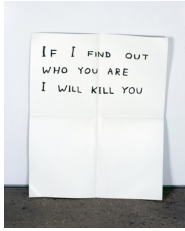

Anton Kern Gallery

David Shrigley

David Shrigley
If I find out who you are I will kill you, 2008
Enamel paint on steel
35 1/2 x 28 inches
(90.2 x 71.1 cm)
35 1/2 x 28 inches
(AK#5924)

David Shrigley
Black Bongs, 2008
Glazed ceramic (6)
Variable Dimensions
(AK#5925)

David Shrigley
Black Balls, 2008
Glazed ceramic (4)
Variable Dimensions
(AK#5926)

David Shrigley
Crushed Ladder, 2008
Aluminum
Variable Dimensions
(AK#5927)

David Shrigley
Pointing Hand, 2008
Bronze
53.5 x 14 x 14 inches
(135.9 x 35.6 x 35.6 cm)
53 1/2 x 14 x 14 inches
(AK#5928)

David Shrigley
Metal Flag, 2008
Enamel paint and steel
65 x 21 x 14 1/2 inches
(AK#5929)

Anton Kern Gallery

David Shrigley
The Sun, 2007
Acrylic paint on wall
Variable dimensions
(AK#5930)

David Shrigley
Happy Balls, Sad Balls, 2008
Acrylic and spray paint on canvas - diptych
24 x 34 inches each
(AK#5931)