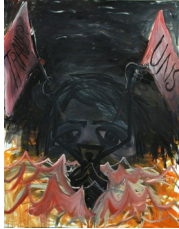

Bendix Harms
Tauer Uns in collaboration with Mari Susanne Kollerup, 2008
Oil on canvas
90 1/2 x 70 7/8 inches
230 x 180 cm
(AK#6089)