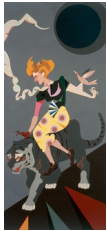

### Lothar Hempel

*Das Dreieck (The Triangle)*, 2009

MDF, C Print, refrigeration unit, plastic ice, six faux cocktails and two cakes, synthetic wreath of leaves, Corona bottle, Jack Daniel's bottle, Hennessy bottle, plastic encased beetle and plastic encased Statue of Liberty

### Lothar Hempel

*Perplex*, 2009

Felt, faux-suede, glass eyes, ceramic button, pin, plastic cane, sand and wood

62 x 78 3/4 x 78 3/4 inches

(AK#6749)