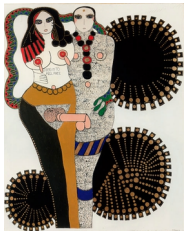

Dorothy Iannone
I Begin To Feel Free, 1970
Collage, acrylic on canvas
190 x 190 inches
(190 x 150 cm)
74.8 x 56.1 inches
(190 x 150 cm)
(AK#6978)