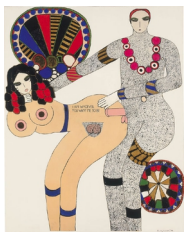

Anton Kern Gallery

Dorothy Iannone

Dorothy Iannone
Play it Again, 2007
Gouache on board
17 5/8 x 27 3/8 inches
23 x 26 3/4 inches framed
54,8 x 64,9 cm
(AK#6310)

Dorothy Iannone
On The Continuing Journey, 2009
Gouache and ink on board
17 x 13 inches
(40 x 30 cm)
(AK#6969)

Dorothy Iannone
Tickles My Fancy, 2009
Gouache and ink on board
21 1/4 x 17 inches
(50.7 x 39.8 cm)
(AK#6970)

Dorothy Iannone
Metaphor, 2009
Acrylic on wood
74 3/4 x 59 x 2 1/4 inches
(190 x 150 x 5,5 cm)
(AK#6971)

Dorothy Iannone
Look At Me, 1970/71
Acrylic on linen mounted on canvas
190 x 150 cm
(AK#6975)

Dorothy Iannone
Dinner Music, 1972
Felt pen and ink on wood. Audio transferred to CD
57 x 37 x 28 cm
(AK#6976)

Dorothy Iannone
Your Names Are Love Father God, 1970/71
Acrylic on linen mounted on canvas
190 x 150 cm
(AK#6977)

Dorothy Iannone
I Begin To Feel Free, 1970
Collage, acrylic on canvas
190 x 190 inches
(190 x 150 cm)
74.8 x 56.1 inches
(190 x 150 cm)
(AK#6978)