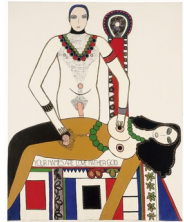

Anton Kern Gallery

Dorothy Iannone

Dorothy Iannone
Play it Again, 2007
Gouache on board
17 5/8 x 27 3/8 inches
23 x 26 3/4 inches framed
54,8 x 64,9 cm
(AK#6310)

Dorothy Iannone
On The Continuing Journey, 2009
Gouache and ink on board
17 x 13 inches
(40 x 30 cm)
(AK#6969)

Dorothy Iannone
Tickles My Fancy, 2009
Gouache and ink on board
21 1/4 x 17 inches
(50.7 x 39.8 cm)
(AK#6970)

Dorothy Iannone
Metaphor, 2009
Acrylic on wood
74 3/4 x 59 x 2 1/4 inches
(190 x 150 x 5,5 cm)
(AK#6971)

Dorothy Iannone
Irresistible Strangers, 1982
Acrylic on cardboard
87 x 61 cm
(AK#6972)

Dorothy Iannone
Homage Aux Femmes Et Aux Hommes, 1983
Acrylic on wood
160 x 120 cm
(AK#6973)

Anton Kern Gallery

Dorothy Iannone
Think You There Was, 1972
Acrylic on canvas
200 x 119 cm
(AK#6974)

Dorothy Iannone
Look At Me, 1970/71
Acrylic on linen mounted on canvas
190 x 150 cm
(AK#6975)

Dorothy Iannone
Dinner Music, 1972
Felt pen and ink on wood. Audio transferred to CD
57 x 37 x 28 cm
(AK#6976)