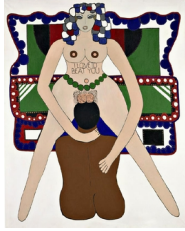

Anton Kern Gallery

Dorothy Iannone

Dorothy Iannone
Play it Again, 2007
Gouache on board
17 5/8 x 27 3/8 inches
23 x 26 3/4 inches framed
54,8 x 64,9 cm
(AK#6310)

Dorothy Iannone
On The Continuing Journey, 2009
Gouache and ink on board
17 x 13 inches
(40 x 30 cm)
(AK#6969)

Dorothy Iannone
Look At Me, 1970/71
Acrylic on linen mounted on canvas
190 x 150 cm
(AK#6975)

Dorothy Iannone
Dinner Music, 1972
Felt pen and ink on wood. Audio transferred to CD
57 x 37 x 28 cm
(AK#6976)

Dorothy Iannone
Your Names Are Love Father God, 1970/71
Acrylic on linen mounted on canvas
190 x 150 cm
(AK#6977)

Dorothy Iannone
I Begin To Feel Free, 1970
Collage, acrylic on canvas
190 x 190 inches
(190 x 150 cm)
74.8 x 56.1 inches
(190 x 150 cm)
(AK#6978)

Dorothy Iannone
I Am Whoever You Want Me To Be, 1970/71
Acrylic on linen mounted on canvas
190 x 150 cm
(AK#6979)

Anton Kern Gallery

Dorothy Iannone
I Love To Beat You, 1970/71
Acrylic on linen mounted on canvas
190 x 150 cm
(AK#6980)