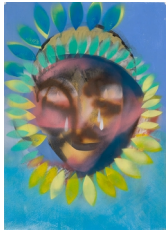

Anton Kern Gallery

Alessandro Pessoli

Alessandro Pessoli
Cristo che brucia tra i limoni, 2009
Oil, varnish, and spray paint on canvas
114 x 71 inches
(290 x 180 cm)
(AK#7092)

Alessandro Pessoli
Cristo giallo, 2009
Metal, cotton fabrics and Oil on canvas.
29 x 41 inches
(74 x 104 cm)
(AK#7093)

Alessandro Pessoli
Faccia girasole, 2009
Oil pastel, enamel, oil and spray paint on paper
27 1/2 x 19 3/4 inches
(70 x 50 cm)
(AK#7094)

Alessandro Pessoli
Legionario, 2009
Oil pastel, enamel, oil and spray paint on paper
27 1/2 x 19 3/4 inches
(70 x 50 cm)
(AK#7095)