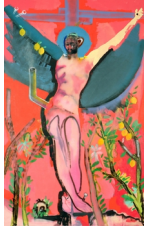

Anton Kern Gallery

Alessandro Pessoli

Alessandro Pessoli
Cristo che brucia tra i limoni, 2009
Oil, varnish, and spray paint on canvas
114 x 71 inches
(290 x 180 cm)
(AK#7092)

Alessandro Pessoli
Cristo giallo, 2009
Metal, cotton fabrics and Oil on canvas.
29 x 41 inches
(74 x 104 cm)
(AK#7093)

Alessandro Pessoli
Faccia girasole, 2009
Oil pastel, enamel, oil and spray paint on paper
27 1/2 x 19 3/4 inches
(70 x 50 cm)
(AK#7094)

Alessandro Pessoli
Legionario, 2009
Oil pastel, enamel, oil and spray paint on paper
27 1/2 x 19 3/4 inches
(70 x 50 cm)
(AK#7095)