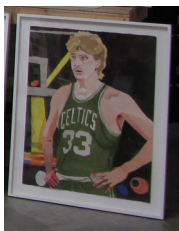

Jonas Wood
Larry Bird, 2007
Gouache and colored pencil on paper
30 1/8 x 22 1/2 inches
34 7/8 x 27 3/16 inches (framed)
(AK#8265)