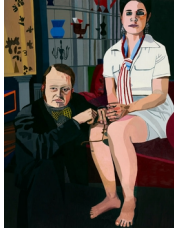

Anton Kern Gallery

Jonas Wood
New Haven 1969, 2010
Oil on canvas
64 x 48 1/8 inches
(AK#8233)