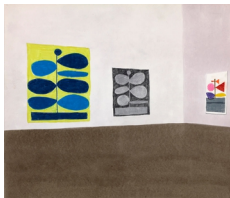

# Anton Kern Gallery

**Jonas Wood**  
*MV landscape*, 2008  
Gouache and colored pencil on collaged paper  
20 7/16 x 26 inches  
23 6/16 x 28 7/8 inches (framed)  
(AK#8253)

**Jonas Wood**  
*Robin with Phoebe*, 2008  
Gouache and colored pencil on paper  
29 1/4 x 20 1/4 inches  
32 1/6 x 23 1/8 inches (framed)  
(AK#8254)