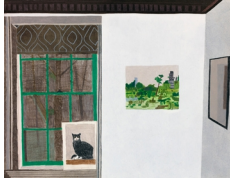

Anton Kern Gallery

Jonas Wood
Cat Poster, 2011
Gouache and colored pencil on paper
13 1/2 x 17 1/2 inches
16 1/8 x 20 1/8 inches (framed)
(AK#8267)