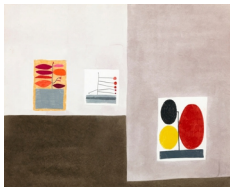

Jonas Wood
Hammer 5, 2010
Gouache and colored pencil on paper
17 x 21 1/16 inches
19 3/4 x 23 3/4 inches (framed)
(AK#8251)