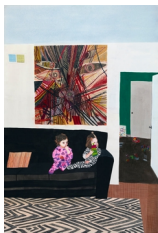

Jonas Wood
Grotjahn Twins, 2011
Gouache and colored pencil on paper
60 x 40 9/16 inches
63 13/16 x 44 3/8 inches (framed)
(AK#8262)