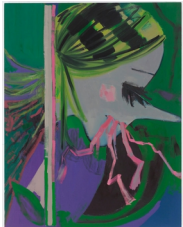

## Ellen Berkenblit

**Ellen Berkenblit**  
*Ellie Greenwich*, 2011  
Oil and charcoal on canvas  
75 x 60 1/8 inches  
75 x 60 1/8 inches  
(190.5 x 152.7 cm)  
(AK#8707)

**Ellen Berkenblit**  
*Petit Fours*, 2011  
Oil and charcoal on linen  
48 x 40 inches  
48 x 40 inches  
(121.9 x 101.6 cm)  
(AK#8841)

# Anton Kern Gallery

**Ellen Berkenblit**  
*Striper*, 2012  
Oil and charcoal on linen  
50 x 40 inches  
50 x 40 inches  
(127 x 101.6 cm)  
(AK#8912)

**Ellen Berkenblit**  
*Pink Velvet*, 2011  
Oil and charcoal on linen  
92 x 72 inches  
92 x 72 inches  
(233.7 x 182.9 cm)  
(AK#8913)

**Ellen Berkenblit**  
*Electric Harpsichord*, 2011  
Oil and charcoal on linen  
24 x 19 inches  
24 x 19 inches  
(61 x 48.3 cm)  
(AK#8914)

**Ellen Berkenblit**  
*Snodgrass*, 2011  
Oil, charcoal and collage on canvas  
50 1/4 x 39 1/4 inches  
50 1/4 x 39 1/4 inches  
(127.6 x 99.7 cm)  
(AK#8915)