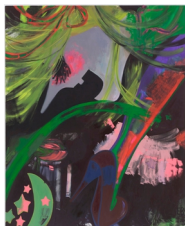

Ellen Berkenblit
Later That Night, 2012
Oil, charcoal and collage on canvas
90 x 72 inches
90 x 72 inches
(228.6 x 182.9 cm)
(AK#8911)