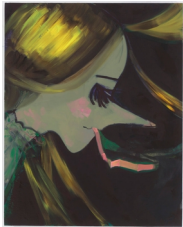

Ellen Berkenblit
Electric Harpsichord, 2011
Oil and charcoal on linen
24 x 19 inches
24 x 19 inches
(61 x 48.3 cm)
(AK#8914)