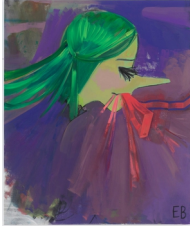

Anton Kern Gallery

Ellen Berkenblit
Yours Truly, Frankenstein Astrachan, 2011
Oil and charcoal on linen
36 x 30 inches
36 x 30 inches
(91.4 x 76.2 cm)
(AK#8930)