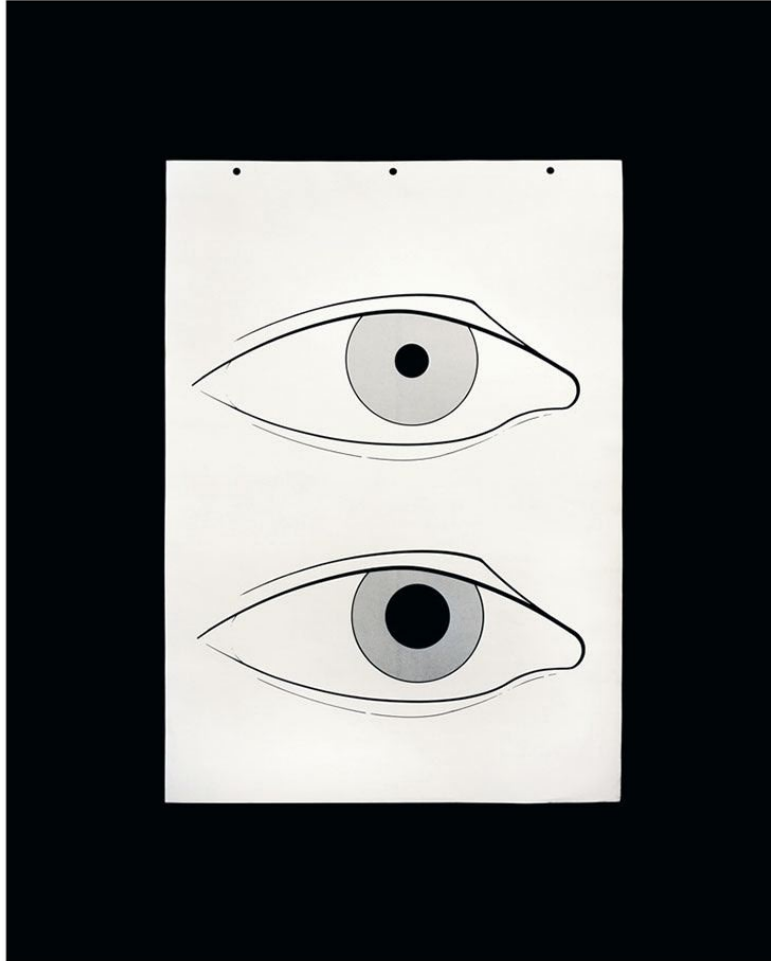

Anne Collier
Flip Chart #1 (Drugs), 2012

C Print
48 7/8 x 40 3/8 inches
48 7/8 x 40 3/8 inches (framed)
(124.1 x 102.6 cm)
Edition of 5 and 2 AP
(AK#8948)