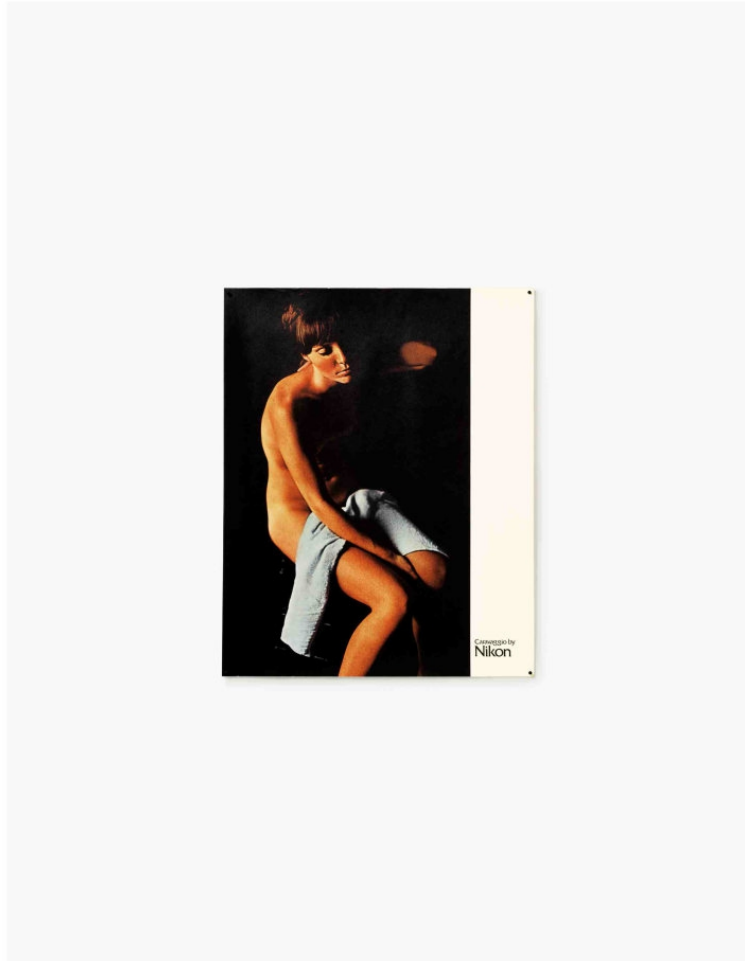

Anne Collier
Caravaggio By Nikon, 2012

C Print
63 15/16 x 50 3/4 inches
63 15/16 x 50 3/4 inches (framed)
62 7/8 x 49 6/8 inches (paper)
Edition of 5 and 2 AP
(AK#8965)