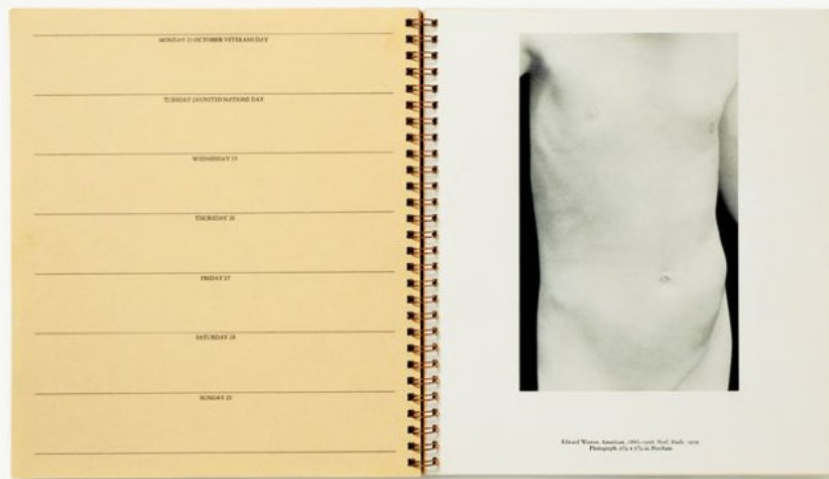

Anton Kern Gallery

Anne Collier

Veterans Day (Nudes, 1972 Appointment Calendar, The Museum of Modern Art, New York, Edward Weston), 2011

C Print
50 3/4 x 64 5/8 inches (framed)
(128.9 x 164.1 cm)
Edition of 5 and 2 AP
(AK#8638)