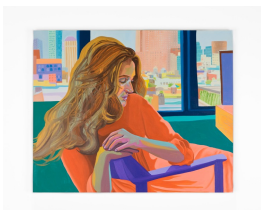

Aliza Nisenbaum
Patricia, 2019
Oil on linen
Dimensions:
26 x 32 inches
(66 x 81.3 cm)
(AK#16729)