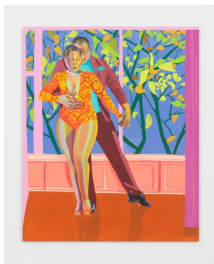

Aliza Nisenbaum
London Underground: Brixton Station and Victoria Line Staff, 2019
Oil on polyester
Dimensions:
74 3/4 x 142 1/8 inches
(190 x 361 cm)
(AK#15811)

Aliza Nisenbaum
Mis Cuatro Gracias (Brendan, Camilo, Carlos, Jorge), 2018
Oil on linen
Dimensions:
75 x 95 inches
(190.5 x 241.3 cm)
(ak#15318)

Aliza Nisenbaum
My Yoga, 2019
Oil on linen
Dimensions:
24 x 22 inches
(61 x 55.9 cm)
(AK#16730)

Aliza Nisenbaum
Patricia, 2019
Oil on linen
Dimensions:
26 x 32 inches
(66 x 81.3 cm)
(AK#16729)

Aliza Nisenbaum

Patricia and I Boogie on Broadway,
2019

Oil on linen
Dimensions:
77 x 63 inches
(195.6 x 160 cm)
(AK#16460)

Aliza Nisenbaum

*Puro Teatro (Jorge, Carlos and
Brendan),* 2018

Oil on linen
77 x 63 inches
(195.58 x 160.02 cm)
(ak#15317)

Aliza Nisenbaum

Randy, 2018

Oil on linen
Dimensions:
32 x 26 inches
(81.28 x 66.04 cm)
(AK#15559)

Aliza Nisenbaum

Reina del Chachachá, Julie and Jeff,
2019

Oil on linen
Dimensions:
77 x 63 inches
(195.6 x 160 cm)
(AK#16461)