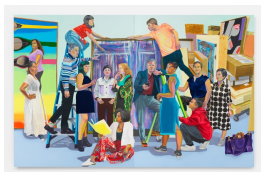

Anton Kern Gallery

Aliza Nisenbaum *Coreografías*

September 13 – November 2, 2019

Aliza Nisenbaum

Alberto, David, y Aliza con mural de Roberto Cueva del Rio, 2019

Oil on linen
Dimensions:
88 x 68 inches
(223.5 x 172.7 cm)
(AK#16463)

Aliza Nisenbaum

Anton Kern Gallery Staff, 2019

Oil on linen
Dimensions:
95 x 150 inches
(241.3 x 381 cm)
(AK#16728)

Aliza Nisenbaum

Anya's Dancers, 2018

Oil on linen
68 x 88 inches
(172.72 x 223.52 cm)
(AK#15556)