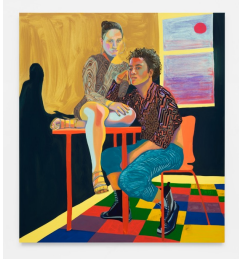

Aliza Nisenbaum

Ximena and Randy, Sunrise, 2018

Oil on linen

Dimensions:

64 x 57 inches

(162.56 x 144.78 cm)

signed on verso

(AK#15557)