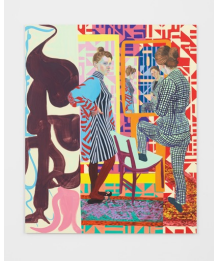

Anton Kern Gallery

Aliza Nisenbaum *Coreografías*

September 13 – November 2, 2019

Aliza Nisenbaum

Alberto, David, y Aliza con mural de Roberto Cueva del Rio, 2019

Oil on linen
Dimensions:
88 x 68 inches
(223.5 x 172.7 cm)
(AK#16463)

Aliza Nisenbaum

Dessie with Historic Posters Designed for London Underground, 2019

Oil on polyester
Dimensions:
42 29/32 x 46 27/32 inches
(109 x 119 cm)
(AK#15810)

Aliza Nisenbaum
Jenna and Moises, 2018
Oil on linen
Dimensions:
64 x 57 inches
(162.56 x 144.78 cm)
(AK#15558)

Aliza Nisenbaum
London Underground: Brixton Station and Victoria Line Staff, 2019
Oil on polyester
Dimensions:
74 3/4 x 142 1/8 inches
(190 x 361 cm)
(AK#15811)

Aliza Nisenbaum
Mis Cuatro Gracias (Brendan, Camilo, Carlos, Jorge), 2018
Oil on linen
Dimensions:
75 x 95 inches
(190.5 x 241.3 cm)
(ak#15318)

Aliza Nisenbaum
My Yoga, 2019
Oil on linen
Dimensions:
24 x 22 inches
(61 x 55.9 cm)
(AK#16730)

Aliza Nisenbaum
Patricia, 2019
Oil on linen
Dimensions:
26 x 32 inches
(66 x 81.3 cm)
(AK#16729)

Aliza Nisenbaum