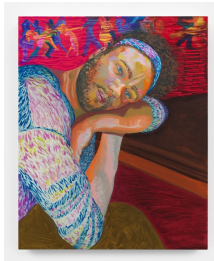

Anton Kern Gallery

Aliza Nisenbaum *Coreografías*

September 13 – November 2, 2019

Aliza Nisenbaum

Alberto, David, y Aliza con mural de Roberto Cueva del Rio, 2019

Oil on linen
Dimensions:
88 x 68 inches
(223.5 x 172.7 cm)
(AK#16463)

Aliza Nisenbaum

Dessie with Historic Posters Designed for London Underground, 2019

Oil on polyester
Dimensions:
42 29/32 x 46 27/32 inches
(109 x 119 cm)
(AK#15810)

Aliza Nisenbaum
Jenna and Moises, 2018
Oil on linen
Dimensions:
64 x 57 inches
(162.56 x 144.78 cm)
(AK#15558)

Aliza Nisenbaum
London Underground: Brixton Station and Victoria Line Staff, 2019
Oil on polyester
Dimensions:
74 3/4 x 142 1/8 inches
(190 x 361 cm)
(AK#15811)

Aliza Nisenbaum
Mis Cuatro Gracias (Brendan, Camilo, Carlos, Jorge), 2018
Oil on linen
Dimensions:
75 x 95 inches
(190.5 x 241.3 cm)
(ak#15318)

Patricia and I Boogie on Broadway,
2019

Oil on linen
Dimensions:
77 x 63 inches
(195.6 x 160 cm)
(AK#16460)

Aliza Nisenbaum

*Puro Teatro (Jorge, Carlos and
Brendan),* 2018

Oil on linen
77 x 63 inches
(195.58 x 160.02 cm)
(ak#15317)