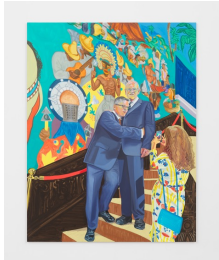

Anton Kern Gallery

Aliza Nisenbaum *Coreografías*

September 13 – November 2, 2019

Aliza Nisenbaum

Alberto, David, y Aliza con mural de Roberto Cueva del Rio, 2019

Oil on linen
Dimensions:
88 x 68 inches
(223.5 x 172.7 cm)
(AK#16463)

Aliza Nisenbaum

Anton Kern Gallery Staff, 2019

Oil on linen
Dimensions:
95 x 150 inches
(241.3 x 381 cm)
(AK#16728)

Aliza Nisenbaum

Anya's Dancers, 2018

Oil on linen
68 x 88 inches
(172.72 x 223.52 cm)
(AK#15556)

Aliza Nisenbaum

Dessie with Historic Posters Designed for London Underground, 2019

Oil on polyester
Dimensions:
42 29/32 x 46 27/32 inches
(109 x 119 cm)
(AK#15810)

Aliza Nisenbaum
Jenna and Moises, 2018
Oil on linen
Dimensions:
64 x 57 inches
(162.56 x 144.78 cm)
(AK#15558)

Aliza Nisenbaum
London Underground: Brixton Station and Victoria Line Staff, 2019
Oil on polyester
Dimensions:
74 3/4 x 142 1/8 inches
(190 x 361 cm)
(AK#15811)

Aliza Nisenbaum
Mis Cuatro Gracias (Brendan, Camilo, Carlos, Jorge), 2018
Oil on linen
Dimensions:
75 x 95 inches
(190.5 x 241.3 cm)
(ak#15318)