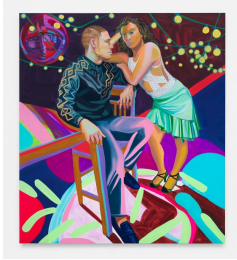

Anton Kern Gallery

Aliza Nisenbaum *Coreografías*

September 13 – November 2, 2019

Aliza Nisenbaum

Alberto, David, y Aliza con mural de Roberto Cueva del Rio, 2019

Oil on linen
Dimensions:
88 x 68 inches
(223.5 x 172.7 cm)
(AK#16463)

Aliza Nisenbaum

Anton Kern Gallery Staff, 2019

Oil on linen
Dimensions:
95 x 150 inches
(241.3 x 381 cm)
(AK#16728)

Aliza Nisenbaum

Anya's Dancers, 2018

Oil on linen
68 x 88 inches
(172.72 x 223.52 cm)
(AK#15556)

Aliza Nisenbaum

Dessie with Historic Posters Designed for London Underground, 2019

Oil on polyester
Dimensions:
42 29/32 x 46 27/32 inches
(109 x 119 cm)
(AK#15810)

Aliza Nisenbaum
Jenna and Moises, 2018
Oil on linen
Dimensions:
64 x 57 inches
(162.56 x 144.78 cm)
(AK#15558)

Aliza Nisenbaum
London Underground: Brixton Station and Victoria Line Staff, 2019
Oil on polyester
Dimensions:
74 3/4 x 142 1/8 inches
(190 x 361 cm)
(AK#15811)

Aliza Nisenbaum
Mis Cuatro Gracias (Brendan, Camilo, Carlos, Jorge), 2018
Oil on linen
Dimensions:
75 x 95 inches
(190.5 x 241.3 cm)
(ak#15318)