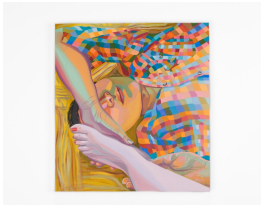

Anton Kern Gallery

Aliza Nisenbaum *Coreografías*

September 13 – November 2, 2019

Aliza Nisenbaum

Alberto, David, y Aliza con mural de Roberto Cueva del Rio, 2019

Oil on linen
Dimensions:
88 x 68 inches
(223.5 x 172.7 cm)
(AK#16463)

Aliza Nisenbaum

Anton Kern Gallery Staff, 2019

Oil on linen
Dimensions:
95 x 150 inches
(241.3 x 381 cm)
(AK#16728)

Aliza Nisenbaum

Anya's Dancers, 2018

Oil on linen
68 x 88 inches
(172.72 x 223.52 cm)
(AK#15556)

Aliza Nisenbaum

Dessie with Historic Posters Designed for London Underground, 2019

Oil on polyester
Dimensions:
42 29/32 x 46 27/32 inches
(109 x 119 cm)
(AK#15810)

Aliza Nisenbaum
Jenna and Moises, 2018
Oil on linen
Dimensions:
64 x 57 inches
(162.56 x 144.78 cm)
(AK#15558)

Aliza Nisenbaum
London Underground: Brixton Station and Victoria Line Staff, 2019
Oil on polyester
Dimensions:
74 3/4 x 142 1/8 inches
(190 x 361 cm)
(AK#15811)

Aliza Nisenbaum
Mis Cuatro Gracias (Brendan, Camilo, Carlos, Jorge), 2018
Oil on linen
Dimensions:
75 x 95 inches
(190.5 x 241.3 cm)
(ak#15318)