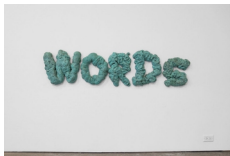

It's a Dream, 2012

Acrylic on plywood with steel armature
11 7/8 x 11 7/8 x 1/4 inches
11 7/8 x 11 7/8 x 1/4 inches (sign)
(30.2 x 30.2 x .6 cm)
(AK#9400)

David Shrigley

Small Flag, 2012

Acrylic on plywood with steel armature
7 3/4 x 11 1/2 inches
7 3/4 x 11 1/2 inches (flag)
(19.7 x 29.2 cm)
(AK#9401)

David Shrigley

Words (1), 2012

Bronze and patina
15 x 63 x 2 1/2 inches
15 x 63 x 2 1/2 inches
(38.1 x 160 x 6.4 cm)
(AK#9402)

David Shrigley

Cat (Kiss My Ass), 2012

Acrylic on canvas stuffed with foam
17 1/2 x 10 1/2 x 4 1/2 inches
17 1/2 x 10 1/2 x 4 1/2 inches
(44.5 x 26.7 x 11.4 cm)
(AK#9403)