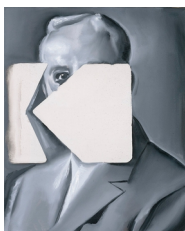

Wilhelm Sasnal
Kodak, 2012
Oil on canvas
19 11/16 x 15 3/4 inches
19 11/16 x 15 3/4 inches
(50 x 40 cm)
(AK#9433)