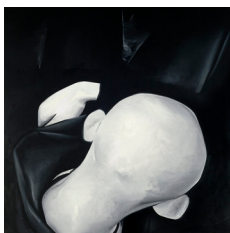

Wilhelm Sasnal
Untitled, 2012
Oil on canvas
63 x 63 inches
63 x 63 inches
(160 x 160 cm)
(AK#9442)