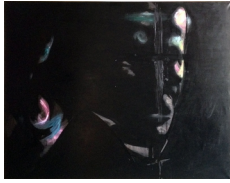

Anton Kern Gallery

Wilhelm Sasnal

Wilhelm Sasnal
Untitled (Anja Breien), 2011
Oil on canvas
63 1/4 x 86 3/4 inches
63 1/4 x 86 3/4 inches
(160.7 x 220.3 cm)
(AK#9085)

Wilhelm Sasnal
Durian Fruits Leftover, 2012
Oil on canvas
63 x 86 5/8 inches
63 x 86 5/8 inches
(160 x 220 cm)
(AK#9428)