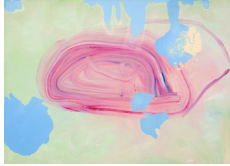

Wilhelm Sasnal
Meat, 2012
Oil on canvas
63 1/8 x 86 3/4 inches
63 1/8 x 86 3/4 inches
(160.3 x 220.3 cm)
(AK#9435)