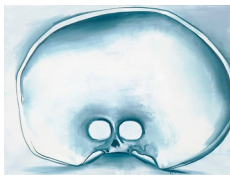

Wilhelm Sasnal
Kodak Black, 2012
Oil on canvas
63 x 78 3/4 inches
(160 x 200 cm)
(AK#9432)

Wilhelm Sasnal
Kodak, 2012
Oil on canvas
19 11/16 x 15 3/4 inches
19 11/16 x 15 3/4 inches
(50 x 40 cm)
(AK#9433)

Anton Kern Gallery

Wilhelm Sasnal
Kodak, 2012
Oil on canvas
19 11/16 x 21 3/4 inches
19 11/16 x 21 3/4 inches
(50 x 55.2 cm)
(AK#9434)

Wilhelm Sasnal
Meat, 2012
Oil on canvas
63 1/8 x 86 3/4 inches
63 1/8 x 86 3/4 inches
(160.3 x 220.3 cm)
(AK#9435)

Wilhelm Sasnal
Section Through Cauliflower, 2012
Oil on canvas
13 3/4 x 15 3/4 inches
13 3/4 x 15 3/4 inches
(34.9 x 40 cm)
(AK#9436)

Wilhelm Sasnal
Skull Inside, 2012
Oil on canvas
47 1/4 x 63 inches
47 1/4 x 63 inches
(120 x 160 cm)
(AK#9437)