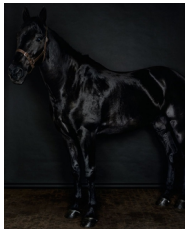

Sarah Jones

Horse (profile) (black) (II/I), 2013
C Print
62 x 50 1/8 inches (framed) (157.5 x 127.3 cm)
59 7/8 x 48 inches (unframed) (152.1 x 121.9 cm)
Edition of 5
(AK#10271)