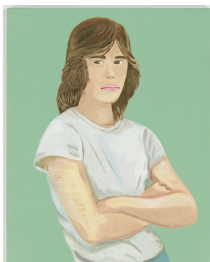

Brian Calvin
Lisp, 2014
Acrylic and flashe on canvas
48 x 72 inches
(121.9 x 182.9 cm)
(ak#10544)

Brian Calvin
Sweetheart Like You, 2014
Acrylic and flashe on canvas
48 x 72 inches
(121.9 x 182.9 cm)
(ak#10545)

Brian Calvin
Pose, 2014
Oil on canvas
60 x 48 inches
(152.4 x 121.9 cm)
(ak#10546)

Brian Calvin
Pose, 2014
Oil on canvas
60 x 48 inches
(152.4 x 121.9 cm)
(ak#10547)

Brian Calvin
The (Matt Dillon) Pose, 2014
Oil on canvas
30 x 24 inches
(76.2 x 61 cm)
(ak#10548)