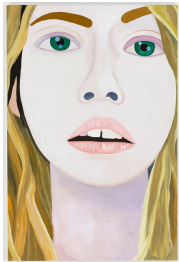

Anton Kern Gallery

Anton Kern Gallery
Brian Calvin
September 4 - October 4, 2014

Brian Calvin
Only Child, 2013
Flashe and acrylic on canvas
60 x 36 inches
(152.4 x 91.4 cm)
(ak#10243)

Brian Calvin
Ha, 2014
Acrylic and flashe on canvas
72 x 48 inches
(182.9 x 121.9 cm)
(ak#10541)

Brian Calvin
June, 2014
Acrylic and flashe on canvas
72 x 48 inches
(182.9 x 121.9 cm)
(ak#10542)

Brian Calvin
For No One, 2014
Acrylic and flashe on canvas
72 x 48 inches
(182.9 x 121.9 cm)
(ak#10543)

Brian Calvin
Lisp, 2014
Acrylic and flashe on canvas
48 x 72 inches
(121.9 x 182.9 cm)
(ak#10544)

Brian Calvin
Sweetheart Like You, 2014
Acrylic and flashe on canvas
48 x 72 inches
(121.9 x 182.9 cm)
(ak#10545)