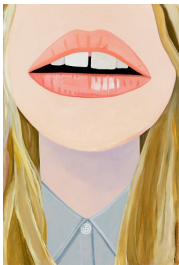

Anton Kern Gallery

Anton Kern Gallery
Brian Calvin
September 4 - October 4, 2014

Brian Calvin
Only Child, 2013
Flashe and acrylic on canvas
60 x 36 inches
(152.4 x 91.4 cm)
(ak#10243)

Brian Calvin
Ha, 2014
Acrylic and flashe on canvas
72 x 48 inches
(182.9 x 121.9 cm)
(ak#10541)

Brian Calvin
June, 2014
Acrylic and flashe on canvas
72 x 48 inches
(182.9 x 121.9 cm)
(ak#10542)

Brian Calvin
For No One, 2014
Acrylic and flashe on canvas
72 x 48 inches
(182.9 x 121.9 cm)
(ak#10543)