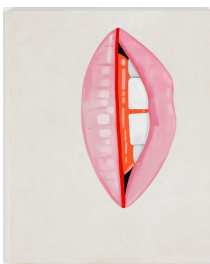

Brian Calvin
June, 2014
Acrylic and flashe on canvas
72 x 48 inches
(182.9 x 121.9 cm)
(ak#10542)

Brian Calvin
For No One, 2014
Acrylic and flashe on canvas
72 x 48 inches
(182.9 x 121.9 cm)
(ak#10543)

Brian Calvin
Lisp, 2014
Acrylic and flashe on canvas
48 x 72 inches
(121.9 x 182.9 cm)
(ak#10544)

Brian Calvin
Sweetheart Like You, 2014
Acrylic and flashe on canvas
48 x 72 inches
(121.9 x 182.9 cm)
(ak#10545)

Brian Calvin
Pose, 2014
Oil on canvas
60 x 48 inches
(152.4 x 121.9 cm)
(ak#10546)

Brian Calvin
Pose, 2014
Oil on canvas
60 x 48 inches
(152.4 x 121.9 cm)
(ak#10547)

Brian Calvin
The (Matt Dillon) Pose, 2014
Oil on canvas
30 x 24 inches
(76.2 x 61 cm)
(ak#10548)