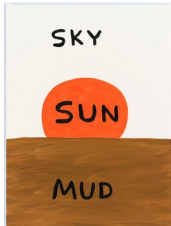

David Shrigley

Untitled (Sky, sun, mud), 2015

Acrylic on paper

34 x 26 1/4 inches (framed) (86.4 x 66.7 cm)

29 7/8 x 22 1/16 inches (paper) (75.9 x 56 cm)

(AK#11365)