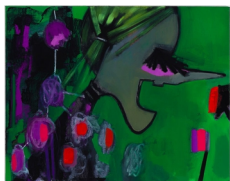

Ellen Berkenblit
Untitled, 2015
Oil, charcoal, paint stick on linen
18 x 23 inches
(45.7 x 58.4 cm)