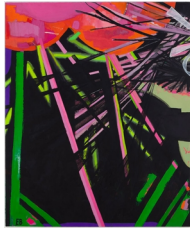

## Ellen Berkenblit

**Ellen Berkenblit**  
*Color Forms*, 2013  
Oil on canvas  
94 x 76 inches  
(238.8 x 193 cm)

**Ellen Berkenblit**  
*Garden Forms and Colors*, 2013  
Oil, charcoal, and paint stick on linen  
56 x 45 inches  
(142.2 x 114.3 cm)

**Ellen Berkenblit**  
*Untitled*, 2015  
Oil and charcoal on linen  
23 x 18 inches  
(58.4 x 45.7 cm)

**Ellen Berkenblit**  
*Wildster*, 2015  
Oil and charcoal on linen  
26 x 18 inches  
(66 x 45.7 cm)

**Ellen Berkenblit**  
*Dr. Tigerhooven*, 2015  
Oil, charcoal and oil stick on linen  
18 x 12 inches  
(45.7 x 30.5 cm)

**Ellen Berkenblit**  
*Bumble Bee*, 2015  
Oil, charcoal and oil stick on linen  
18 x 12 inches  
(45.7 x 30.5 cm)

# Anton Kern Gallery

**Ellen Berkenblit**  
*Time*, 2015  
Oil and charcoal on linen  
94 x 76 inches  
(238.8 x 193 cm)

**Ellen Berkenblit**  
*Sky and Candy*, 2015  
Oil and charcoal on linen  
22 x 18 inches  
(55.9 x 45.7 cm)