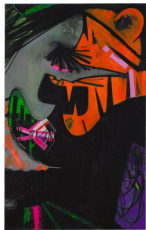

## Ellen Berkenblit

**Ellen Berkenblit**  
*Color Forms*, 2013  
Oil on canvas  
94 x 76 inches  
(238.8 x 193 cm)

**Ellen Berkenblit**  
*Garden Forms and Colors*, 2013  
Oil, charcoal, and paint stick on linen  
56 x 45 inches  
(142.2 x 114.3 cm)

**Ellen Berkenblit**  
*Dr. Tigerhooven*, 2015  
Oil, charcoal and oil stick on linen  
18 x 12 inches  
(45.7 x 30.5 cm)

**Ellen Berkenblit**  
*Bumble Bee*, 2015  
Oil, charcoal and oil stick on linen  
18 x 12 inches  
(45.7 x 30.5 cm)

# Anton Kern Gallery

**Ellen Berkenblit**  
*Time*, 2015  
Oil and charcoal on linen  
94 x 76 inches  
(238.8 x 193 cm)

**Ellen Berkenblit**  
*Sky and Candy*, 2015  
Oil and charcoal on linen  
22 x 18 inches  
(55.9 x 45.7 cm)

**Ellen Berkenblit**  
*Pink and Green Lightning vs Witches*, 2014  
Oil, charcoal and paint stick on linen  
92 x 76 inches  
(233.7 x 193 cm)

**Ellen Berkenblit**  
*Tiger vs Stripes*, 2015  
Oil and charcoal on linen  
18 x 26 inches