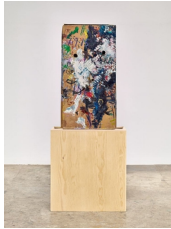

37 x 35 x 13 1/4 inches (pedestal) (94 x 88.9 x 33.7 cm)

Mark Grotjahn

Untitled (Clear Morning, Mask M39.d), 2015

Oil paint on bronze

47 1/2 x 31 1/4 x 30 1/2 inches (sculpture) (120.7 x 79.4 x 77.5 cm)

37 x 35 x 13 1/4 inches (pedestal) (94 x 88.9 x 33.7 cm)

Mark Grotjahn

Untitled (Walk Through Evening Effect, Mask M39.e), 2015

Oil paint on bronze

47 1/2 x 31 1/4 x 30 1/2 inches (sculpture) (120.7 x 79.4 x 77.5 cm)

37 x 35 x 13 1/4 inches (pedestal) (94 x 88.9 x 33.7 cm)