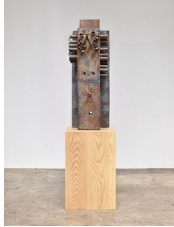

Mark Grotjahn

Untitled (African II, Gated Front and Back Mask M44.a), 2015

Bronze

50 3/4 x 18 x 36 inches (sculpture) (128.9 x 45.7 x 91.4 cm)

42 1/2 x 20 x 20 inches (pedestal) (108 x 50.8 x 50.8 cm)

Anton Kern Gallery

Mark Grotjahn

Untitled (African II, Gated Front and Back Mask M44.b), 2015

Bronze

50 3/4 x 18 x 36 inches (sculpture) (128.9 x 45.7 x 91.4 cm)

42 1/2 x 20 x 20 inches (pedestal) (108 x 50.8 x 50.8 cm)

Mark Grotjahn