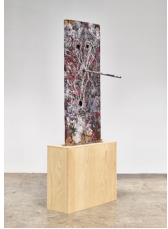

Mark Grotjahn

Untitled (Race Track Scribble, Jackson Mask M41.d), 2015

Oil paint on bronze

70 1/2 x 33 1/2 x 32 inches (sculpture) (179.1 x 85.1 x 81.3 cm)

29 x 43 x 16 inches (pedestal) (73.7 x 109.2 x 40.6 cm)