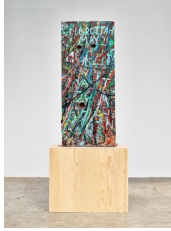

Anton Kern Gallery

Mark Grotjahn

Untitled (Crisscrossed and Lettered, Jackson Mask M41.c), 2015

Oil paint on bronze

70 1/2 x 33 1/2 x 32 inches (sculpture) (179.1 x 85.1 x 81.3 cm)

29 x 43 x 16 inches (pedestal) (73.7 x 109.2 x 40.6 cm)