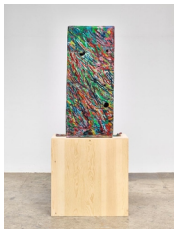

Mark Grotjahn

Untitled (Blue Pink Van Gogh Cypress, Mask M38.d), 2015

Oil paint on bronze

53 3/4 x 33 x 37 1/2 inches (sculpture) (136.5 x 83.8 x 95.3 cm)

37 x 36 1/2 x 19 inches (pedestals) (94 x 92.7 x 48.3 cm)