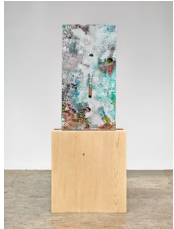

Untitled (African, Gated Front and Back Mask M34.f), 2014

Bronze

58 3/4 x 21 1/2 x 31 inches (sculpture) (149.2 x 54.6 x 78.7 cm)

40 x 25 x 25 inches (pedestal) (101.6 x 63.5 x 63.5 cm)

Mark Grotjahn

Untitled (Orange over Mountain Walk, Italian Mask M30.g), 2014

Oil paint on bronze

51 3/4 x 34 x 44 inches (sculpture) (131.4 x 86.4 x 111.8 cm)

37 x 36 1/2 x 19 inches (pedestal) (94 x 92.7 x 48.3 cm)

Mark Grotjahn

Untitled (The Skies Remembered, French Mask M31.c), 2014