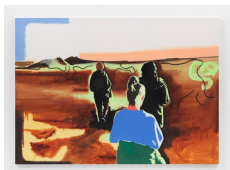

Wilhelm Sasnal
Untitled, 2020
Signed and dated on verso
Oil on canvas
78 3/4 x 110 1/4 inches
(200 x 280 cm)