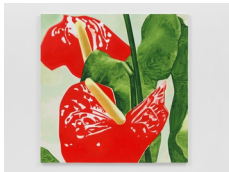

Wilhelm Sasnal
Untitled, 2020
Signed and dated on verso
Oil on canvas
59 1/8 x 59 1/8 inches
(150 x 150 cm)